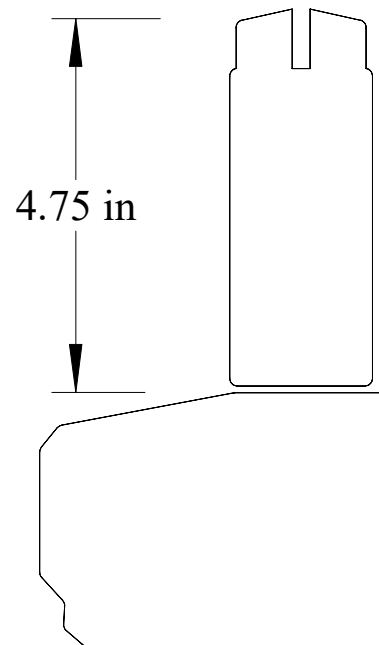

Example of the downspout- can be any color requested.

Example of the round style gutter- can be any color requested.

Marvin Sill Detail

Existing condition

Marvin Magnum Wood DH Picture
CUSTOM bottom rail

87 Market Street
Lower Store Front Window
Sectional Details

Drawn by Aaron Linn
8/9/24

Marvin Sill Detail

Existing condition

Marvin Magnum Wood DH Picture
STANDARD bottom rail

87 Market Street
Lower Store Front Window
Sectional Details

Drawn by Aaron Linn
8/9/24

Marvin Jamb Detail

Existing condition

Marvin Magnum Wood DH Picture
STANDARD style

87 Market Street
Lower Store Front Window
Sectional Details

Drawn by Aaron Linn
8/9/24

Plan View

Street side