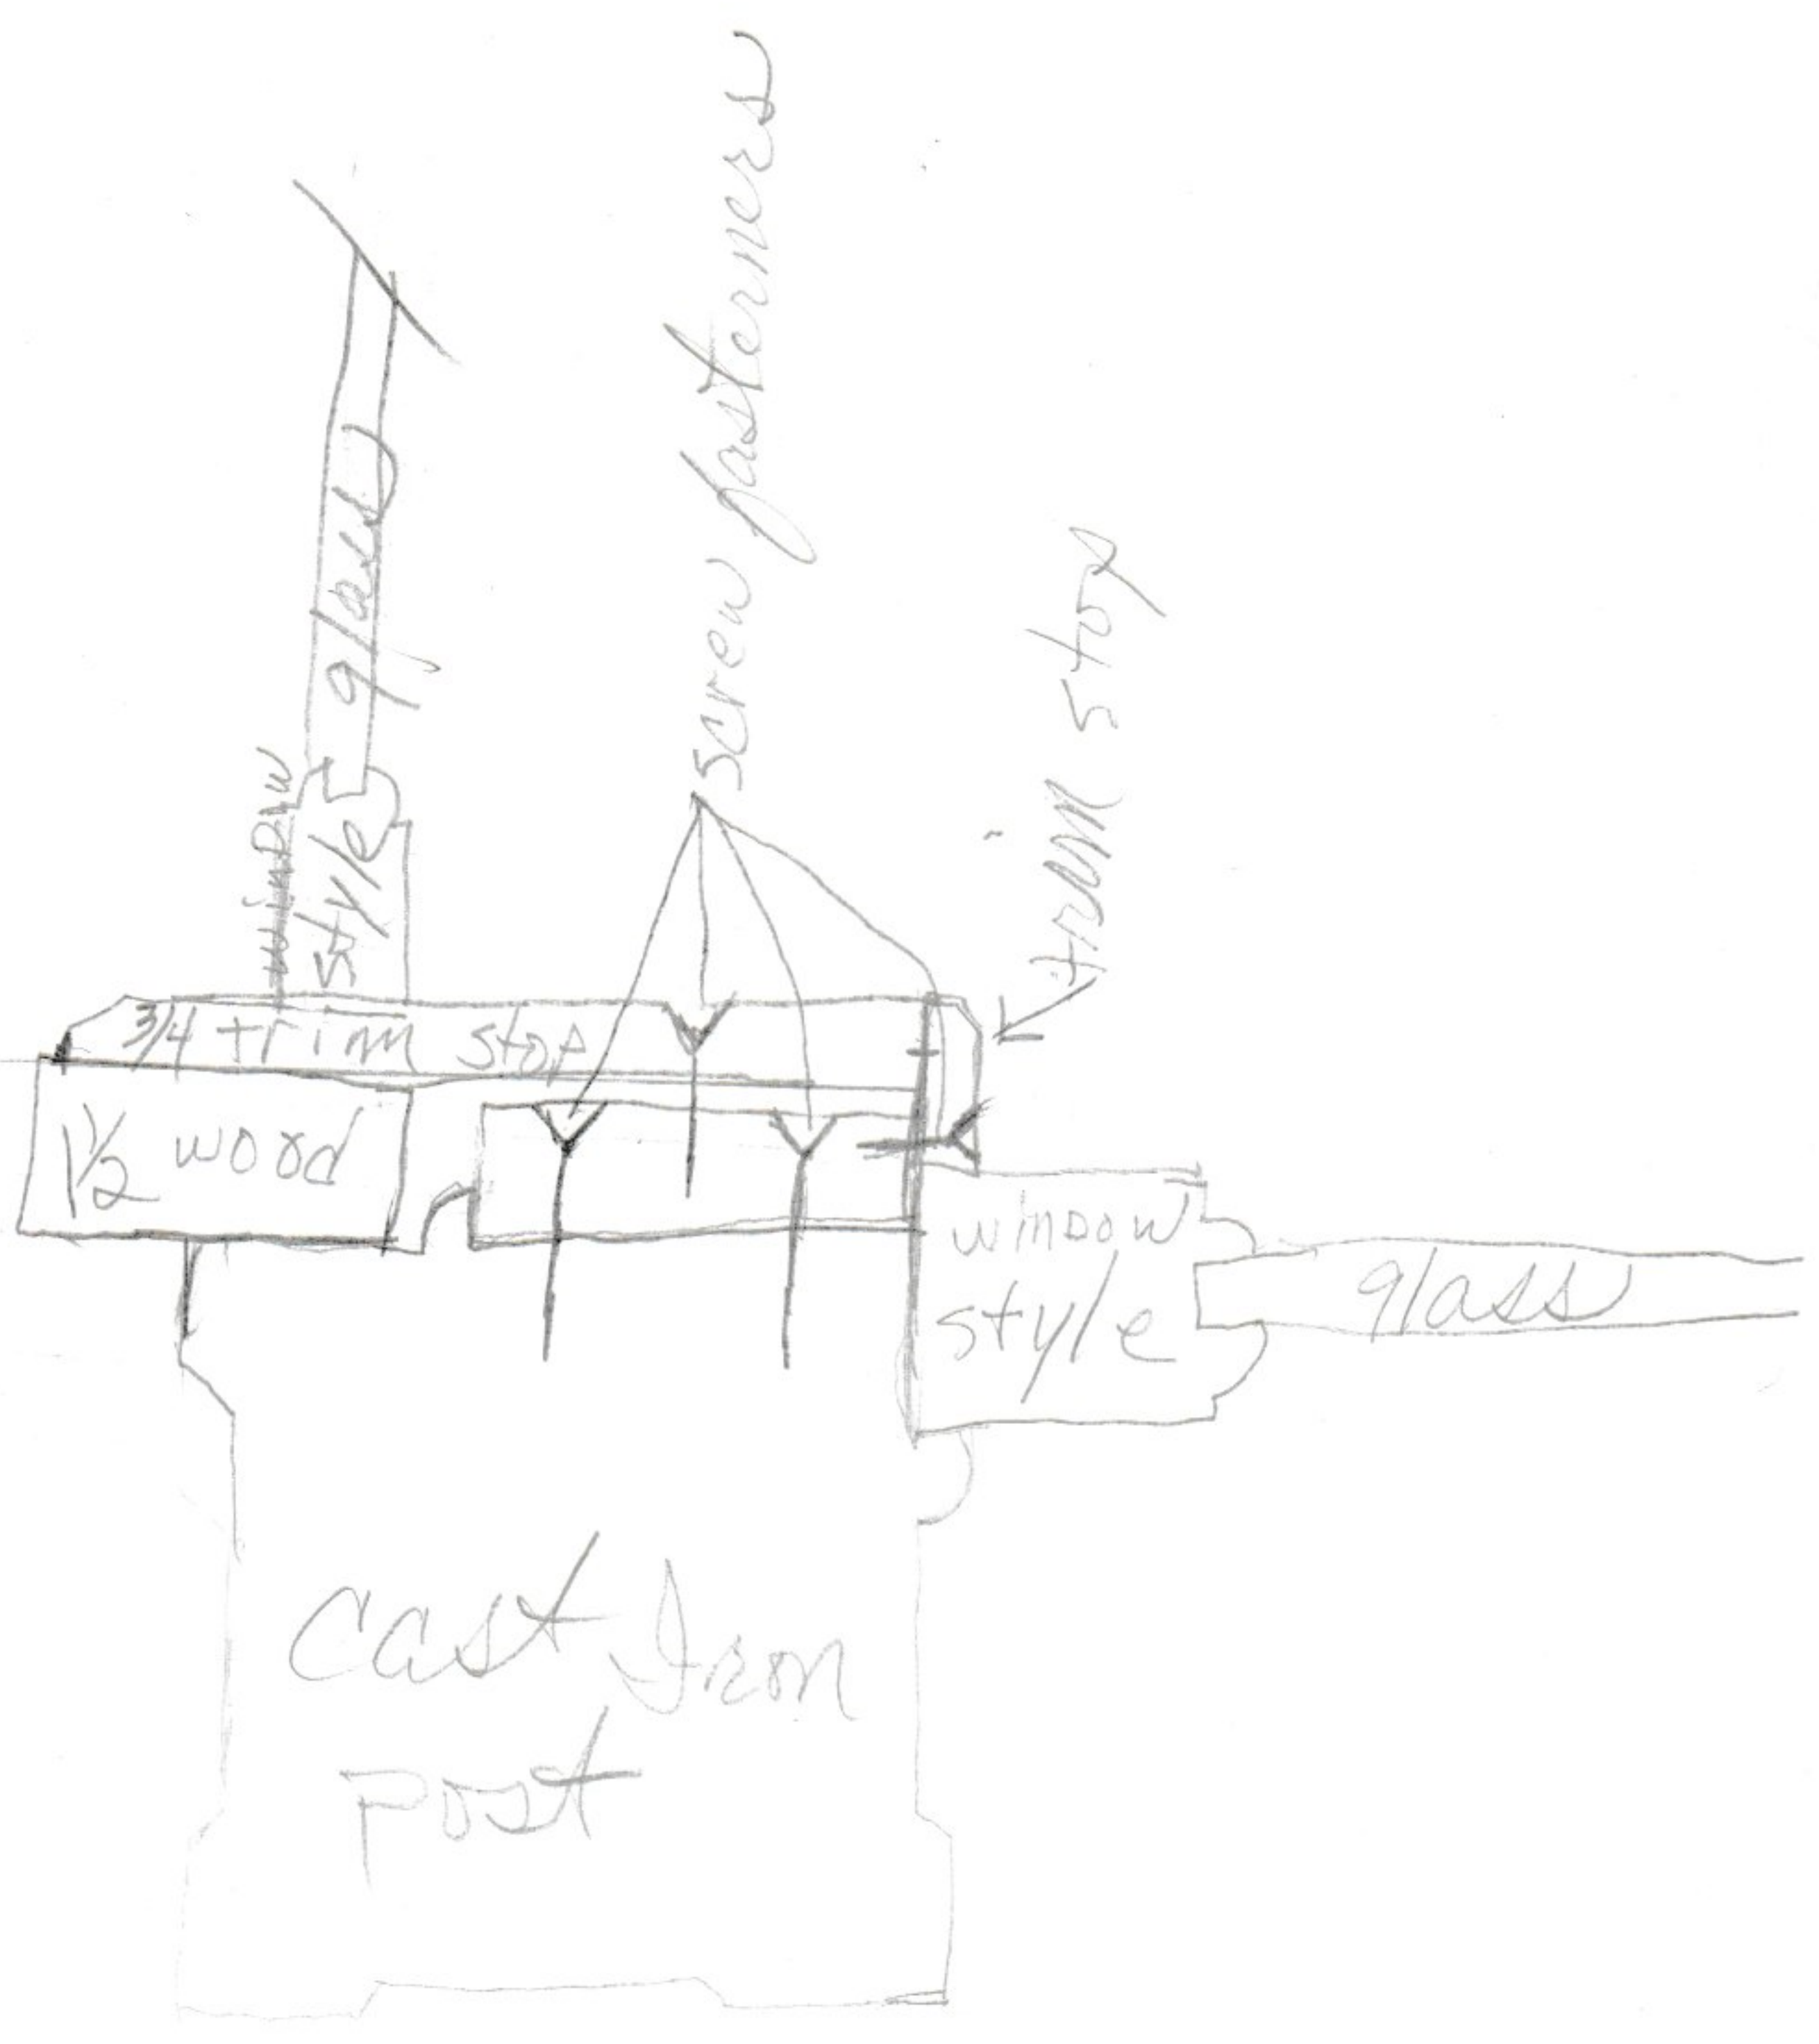

Example of the downspout- can be any color requested.

Example of the round style gutter- can be any color requested.

Marvin Sill Detail

Existing condition

Marvin Magnum Wood DH Picture
CUSTOM bottom rail

87 Market Street
Lower Store Front Window
Sectional Details

Drawn by Aaron Linn
8/9/24

Marvin Sill Detail

Existing condition

Marvin Magnum Wood DH Picture
STANDARD bottom rail

87 Market Street
Lower Store Front Window
Sectional Details

Drawn by Aaron Linn
8/9/24

Marvin Jamb Detail

Existing condition

Marvin Magnum Wood DH Picture
STANDARD style

87 Market Street
Lower Store Front Window
Sectional Details

Drawn by Aaron Linn
8/9/24

Plan View

Street side