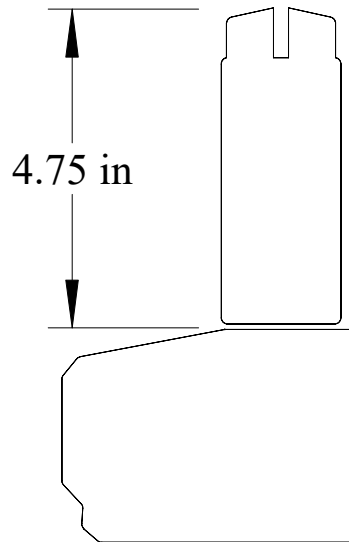

Example of the downspout- can be any color requested.

Example of the round style gutter- can be any color requested.

Marvin Sill Detail

Existing condition

Marvin Magnum Wood DH Picture
CUSTOM bottom rail

87 Market Street
Lower Store Front Window
Sectional Details

Drawn by Aaron Linn
8/9/24

Marvin Sill Detail

Existing condition

Marvin Magnum Wood DH Picture
STANDARD bottom rail

87 Market Street
Lower Store Front Window
Sectional Details

Drawn by Aaron Linn
8/9/24

Marvin Jamb Detail