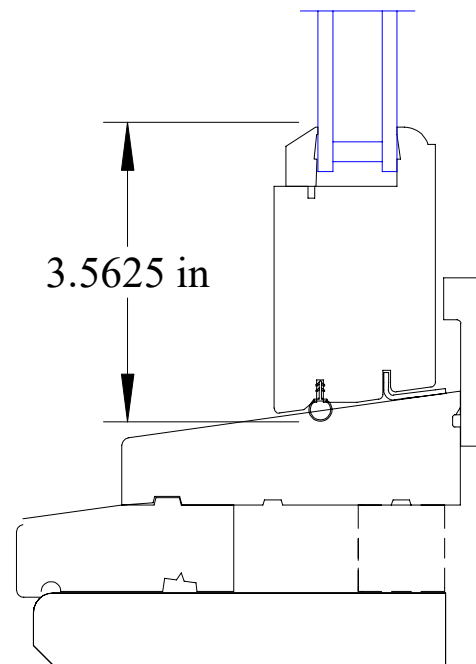

Example of the downspout- can be any color requested.

Example of the round style gutter- can be any color requested.

Marvin Sill Detail

Existing condition

Marvin Magnum Wood DH Picture
CUSTOM bottom rail

87 Market Street
Lower Store Front Window
Sectional Details

Drawn by Aaron Linn
8/9/24

Marvin Sill Detail

Existing condition

Marvin Magnum Wood DH Picture
STANDARD bottom rail

87 Market Street
Lower Store Front Window
Sectional Details

Drawn by Aaron Linn
8/9/24

Marvin Jamb Detail