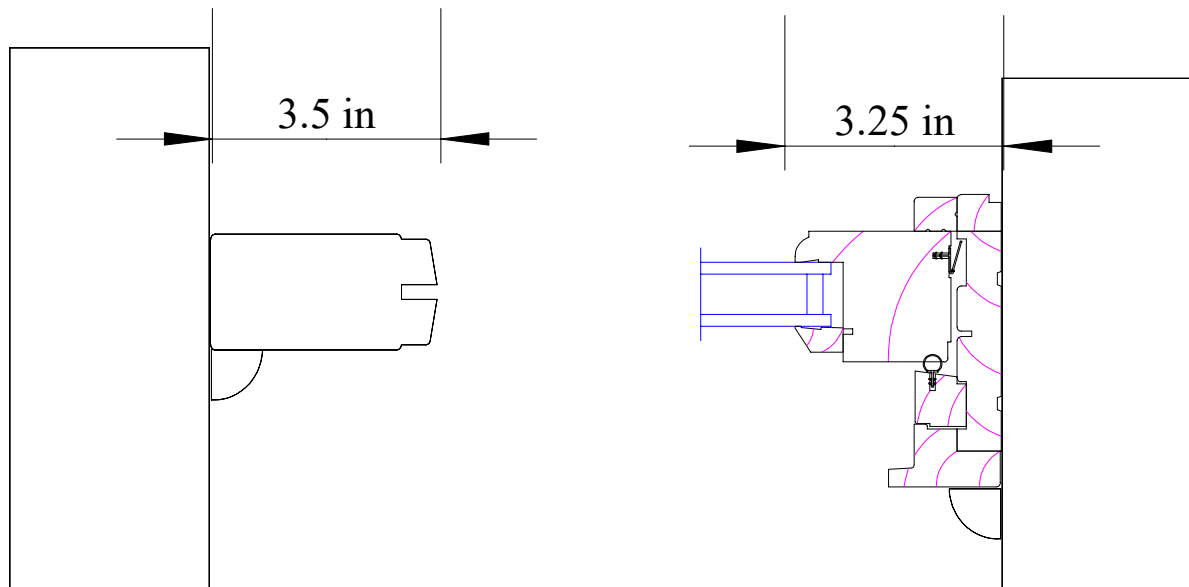

Drawn by Aaron Linn
8/9/24

Marvin Sill Detail

Existing condition

Marvin Magnum Wood DH Picture
STANDARD bottom rail

87 Market Street
Lower Store Front Window
Sectional Details

Drawn by Aaron Linn
8/9/24

Marvin Jamb Detail