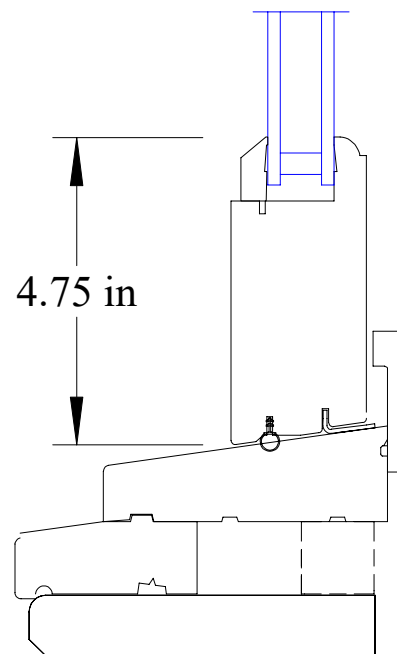

Example of the downspout- can be any color requested.

Example of the round style gutter- can be any color requested.

Marvin Sill Detail

Existing condition

Marvin Magnum Wood DH Picture
CUSTOM bottom rail

87 Market Street
Lower Store Front Window
Sectional Details

Drawn by Aaron Linn
8/9/24

Marvin Sill Detail

Existing condition

Marvin Magnum Wood DH Picture
STANDARD bottom rail

87 Market Street
Lower Store Front Window
Sectional Details

Drawn by Aaron Linn
8/9/24

Marvin Jamb Detail

Existing condition

Marvin Magnum Wood DH Picture
STANDARD style

87 Market Street
Lower Store Front Window
Sectional Details

Drawn by Aaron Linn
8/9/24

Plan View

Street side