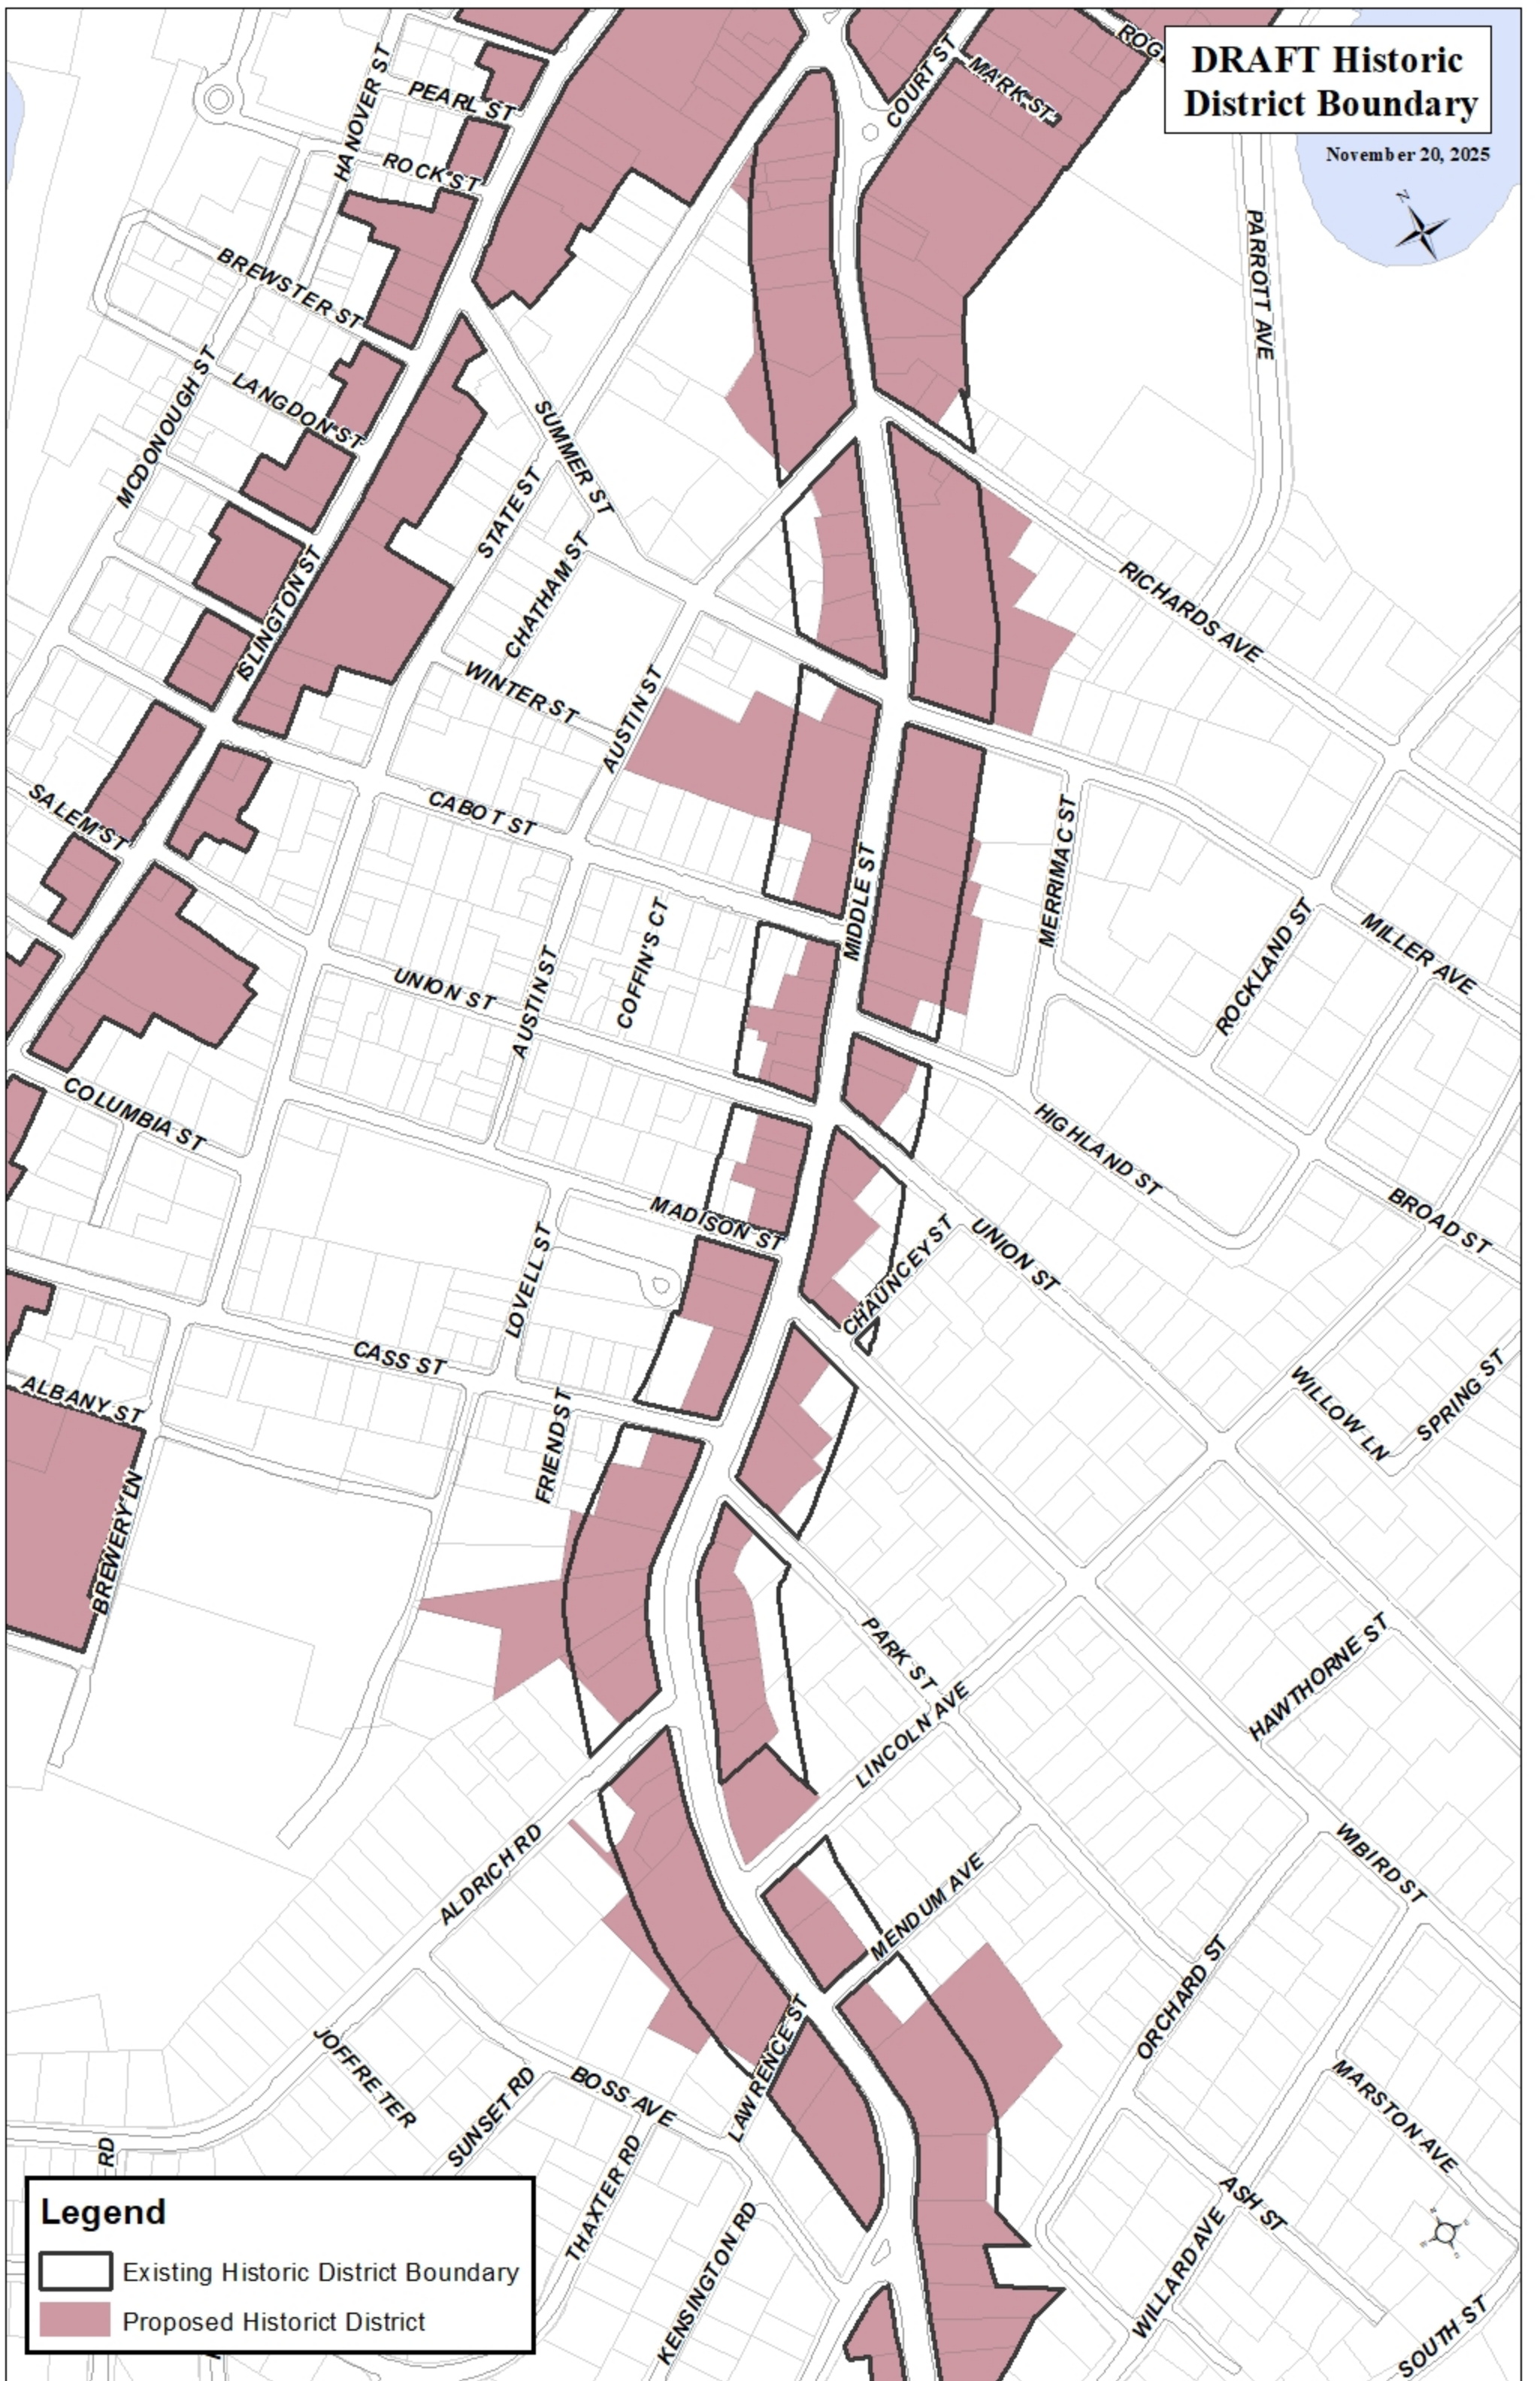

# DRAFT Historic District Boundary

November 20, 2025

## Legend

-  Existing Historic District Boundary
-  Proposed Historic District
- HD\_Status**
-  Remove from District
-  Include in Entirety

## Legend

-  Existing Historic District Boundary
-  Proposed Historic District