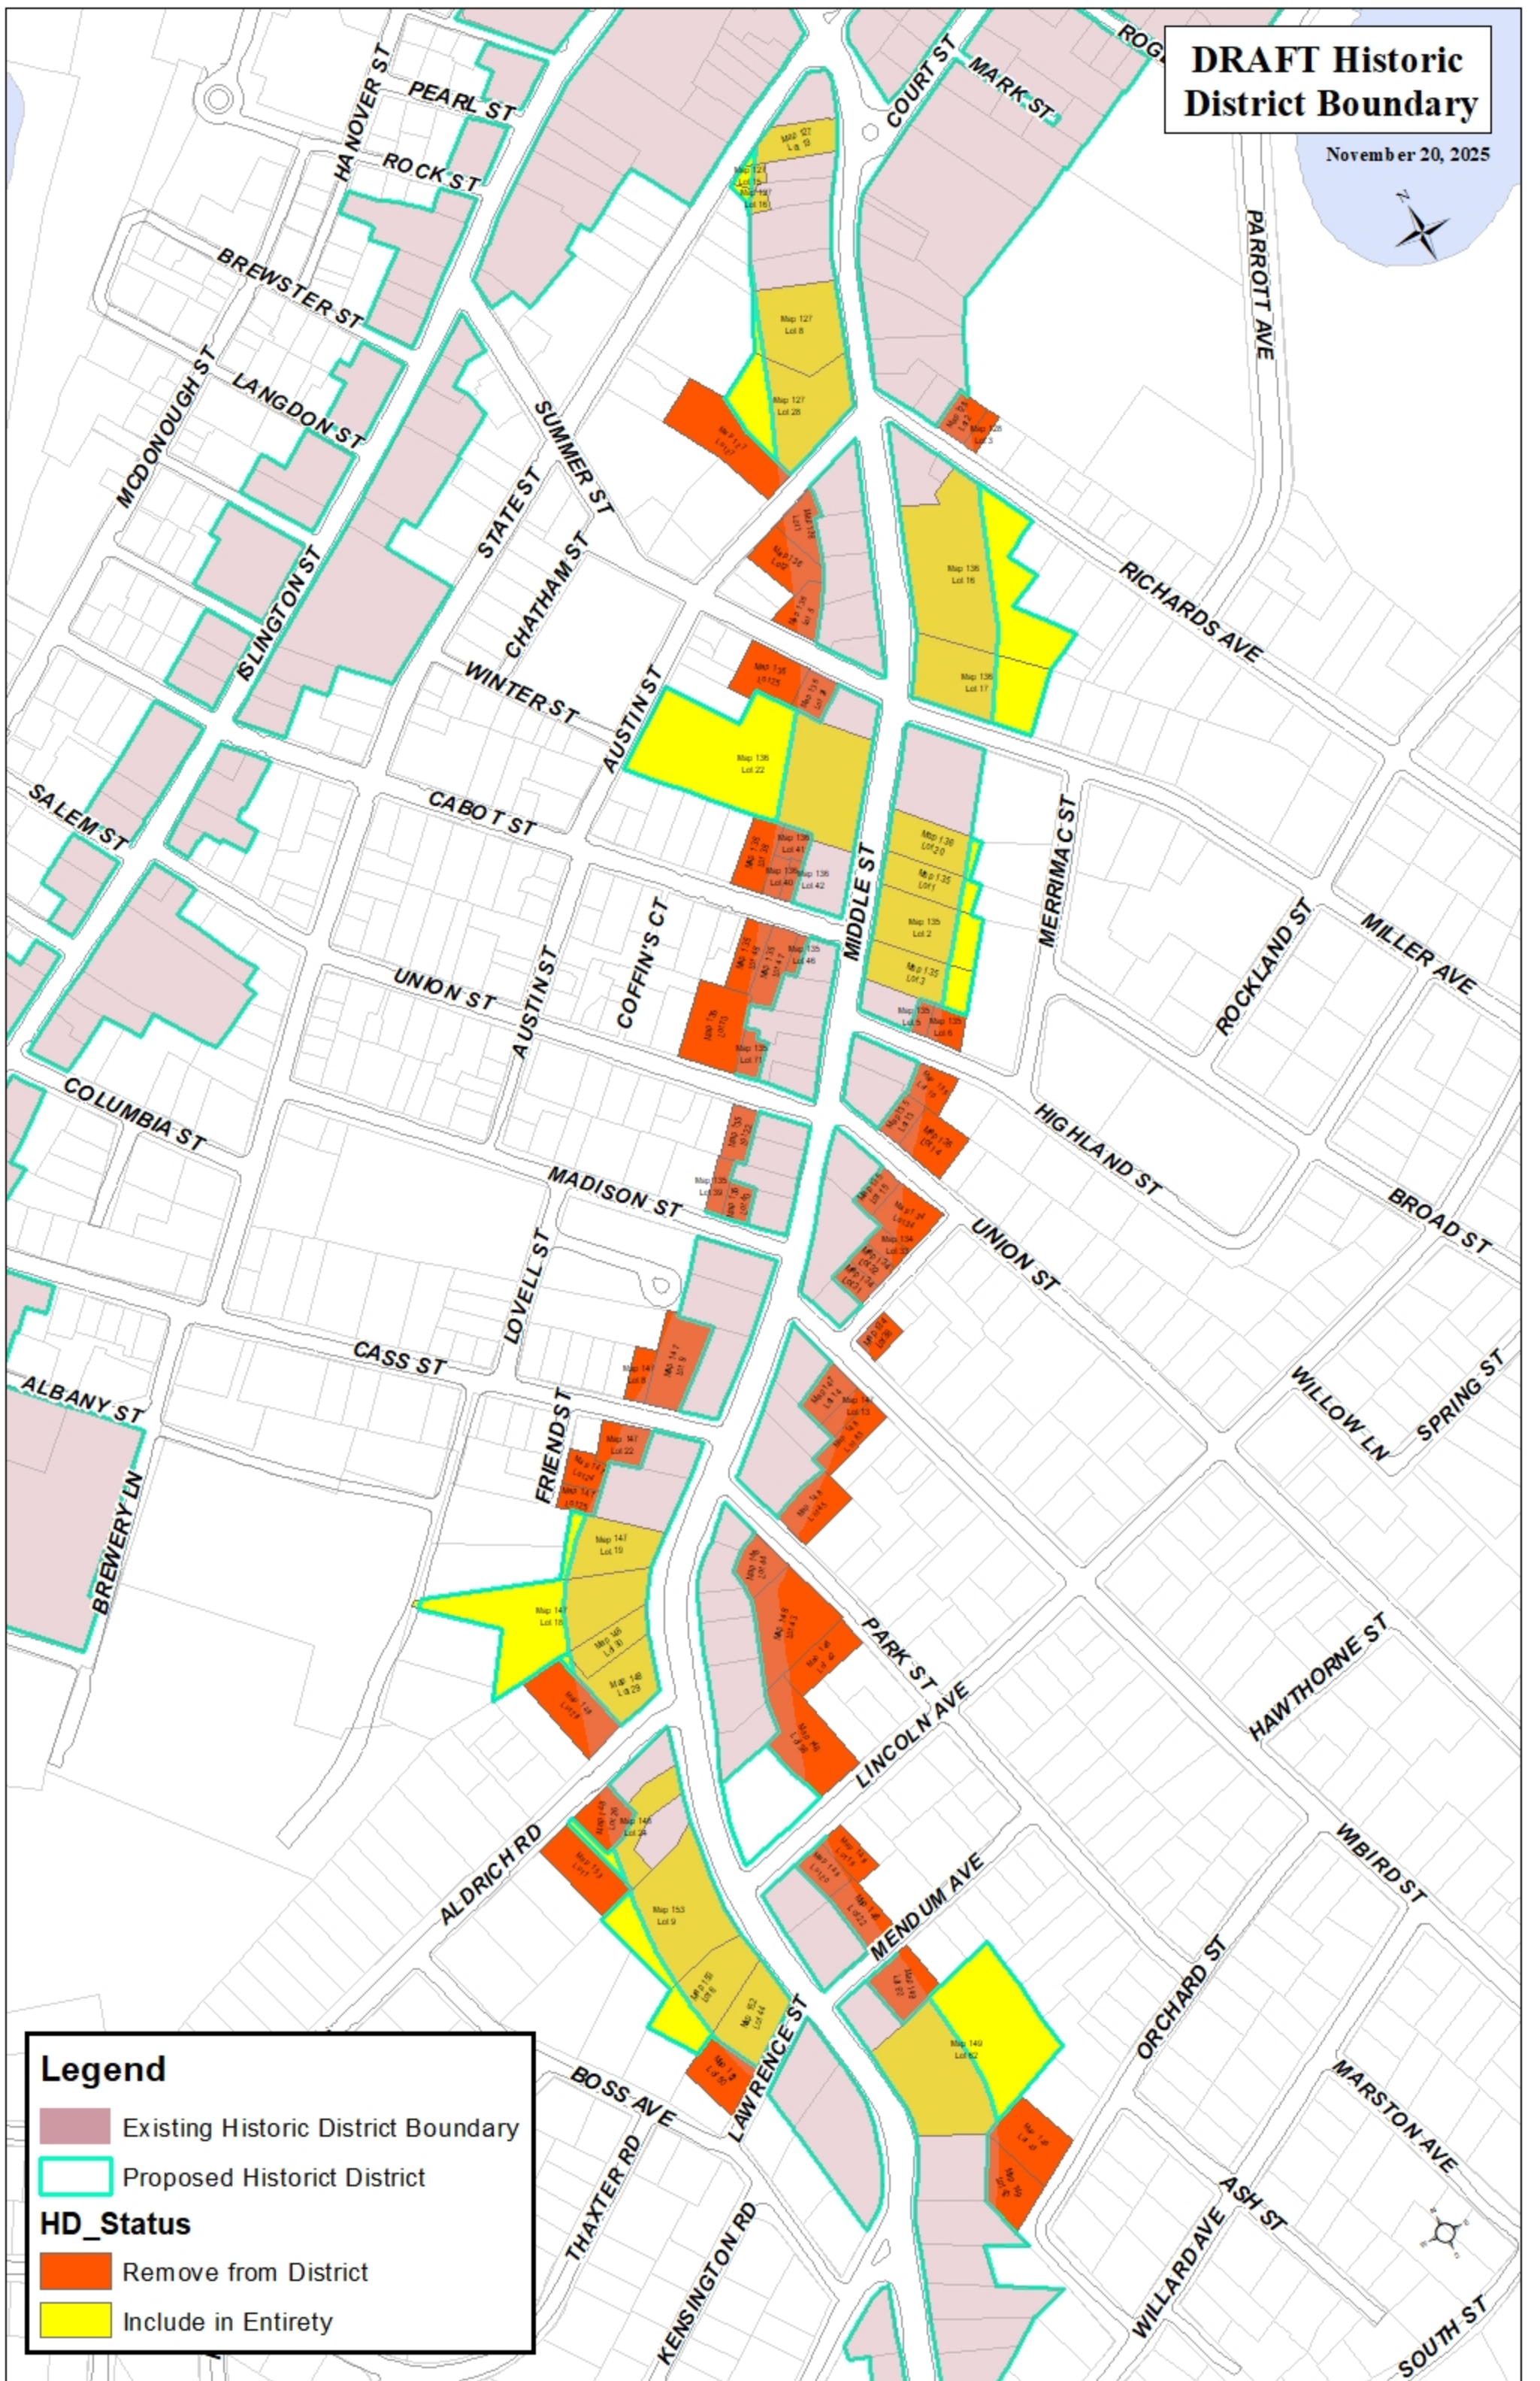

# DRAFT Historic District Boundary

November 20, 2025

## Legend

-  Existing Historic District Boundary
-  Proposed Historic District
- HD\_Status**
-  Remove from District
-  Include in Entirety

## Legend

-  Existing Historic District Boundary
-  Proposed Historic District