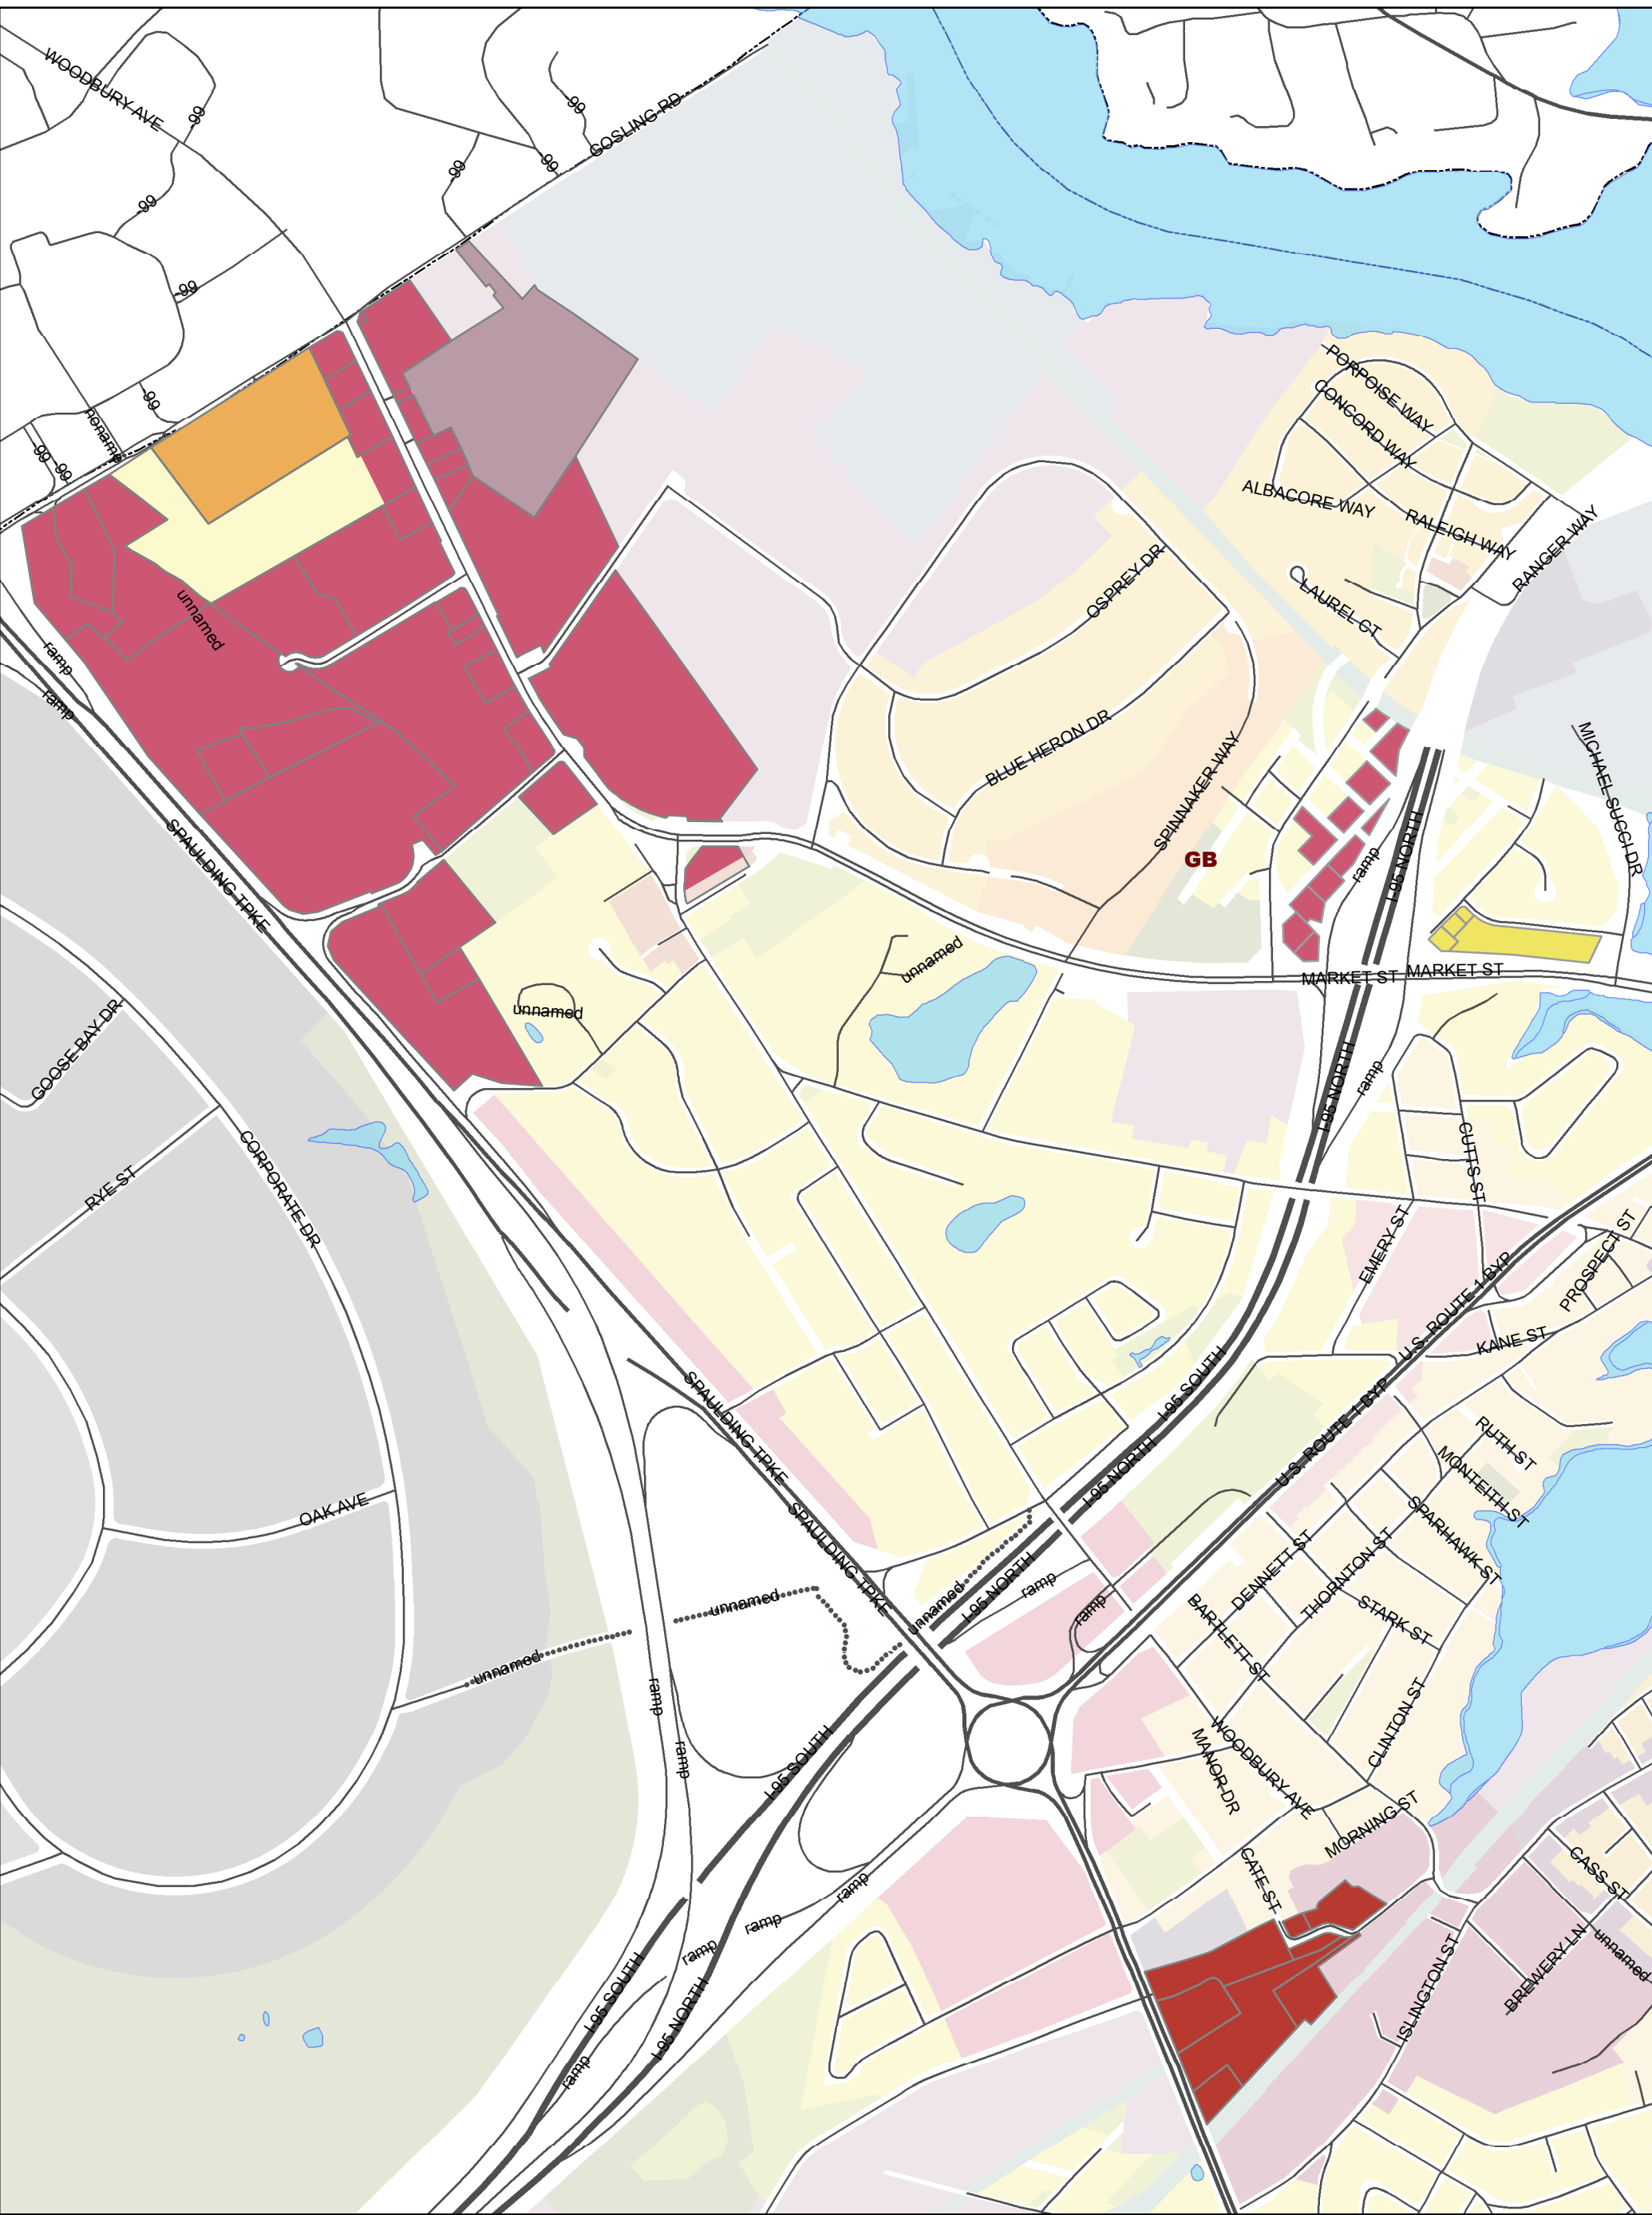

Gateway Mixed Use Zoning Districts - Existing Zoning

Legend

- | | |
|--------------------------|--------------------------------------|
| Current Districts | SRB - Single Residence B |
| GW - Gateway | GA/MH - Garden Apt./Mobile Home Park |
| GB - General Business | OR - Office Research |
| SRA - Single Residence A | M - Municipal |

Map created by Portsmouth Planning Department
August 10, 2017

Gateway Mixed Use Zoning Districts - Existing Zoning

Legend

- | | |
|--------------------------|--------------------------------------|
| Current Districts | SRB - Single Residence B |
| GW - Gateway | GA/MH - Garden Apt./Mobile Home Park |
| GB - General Business | OR - Office Research |
| SRA - Single Residence A | M - Municipal |

Map created by Portsmouth Planning Department
August 10, 2017

Gateway Corridor

Gateway Center

Gateway Corridor

Gateway Zoning Districts - Proposed Zoning

- Legend**
- Gateway Center
 - Gateway Corridor

Map created by Portsmouth Planning Department
August 10, 2017