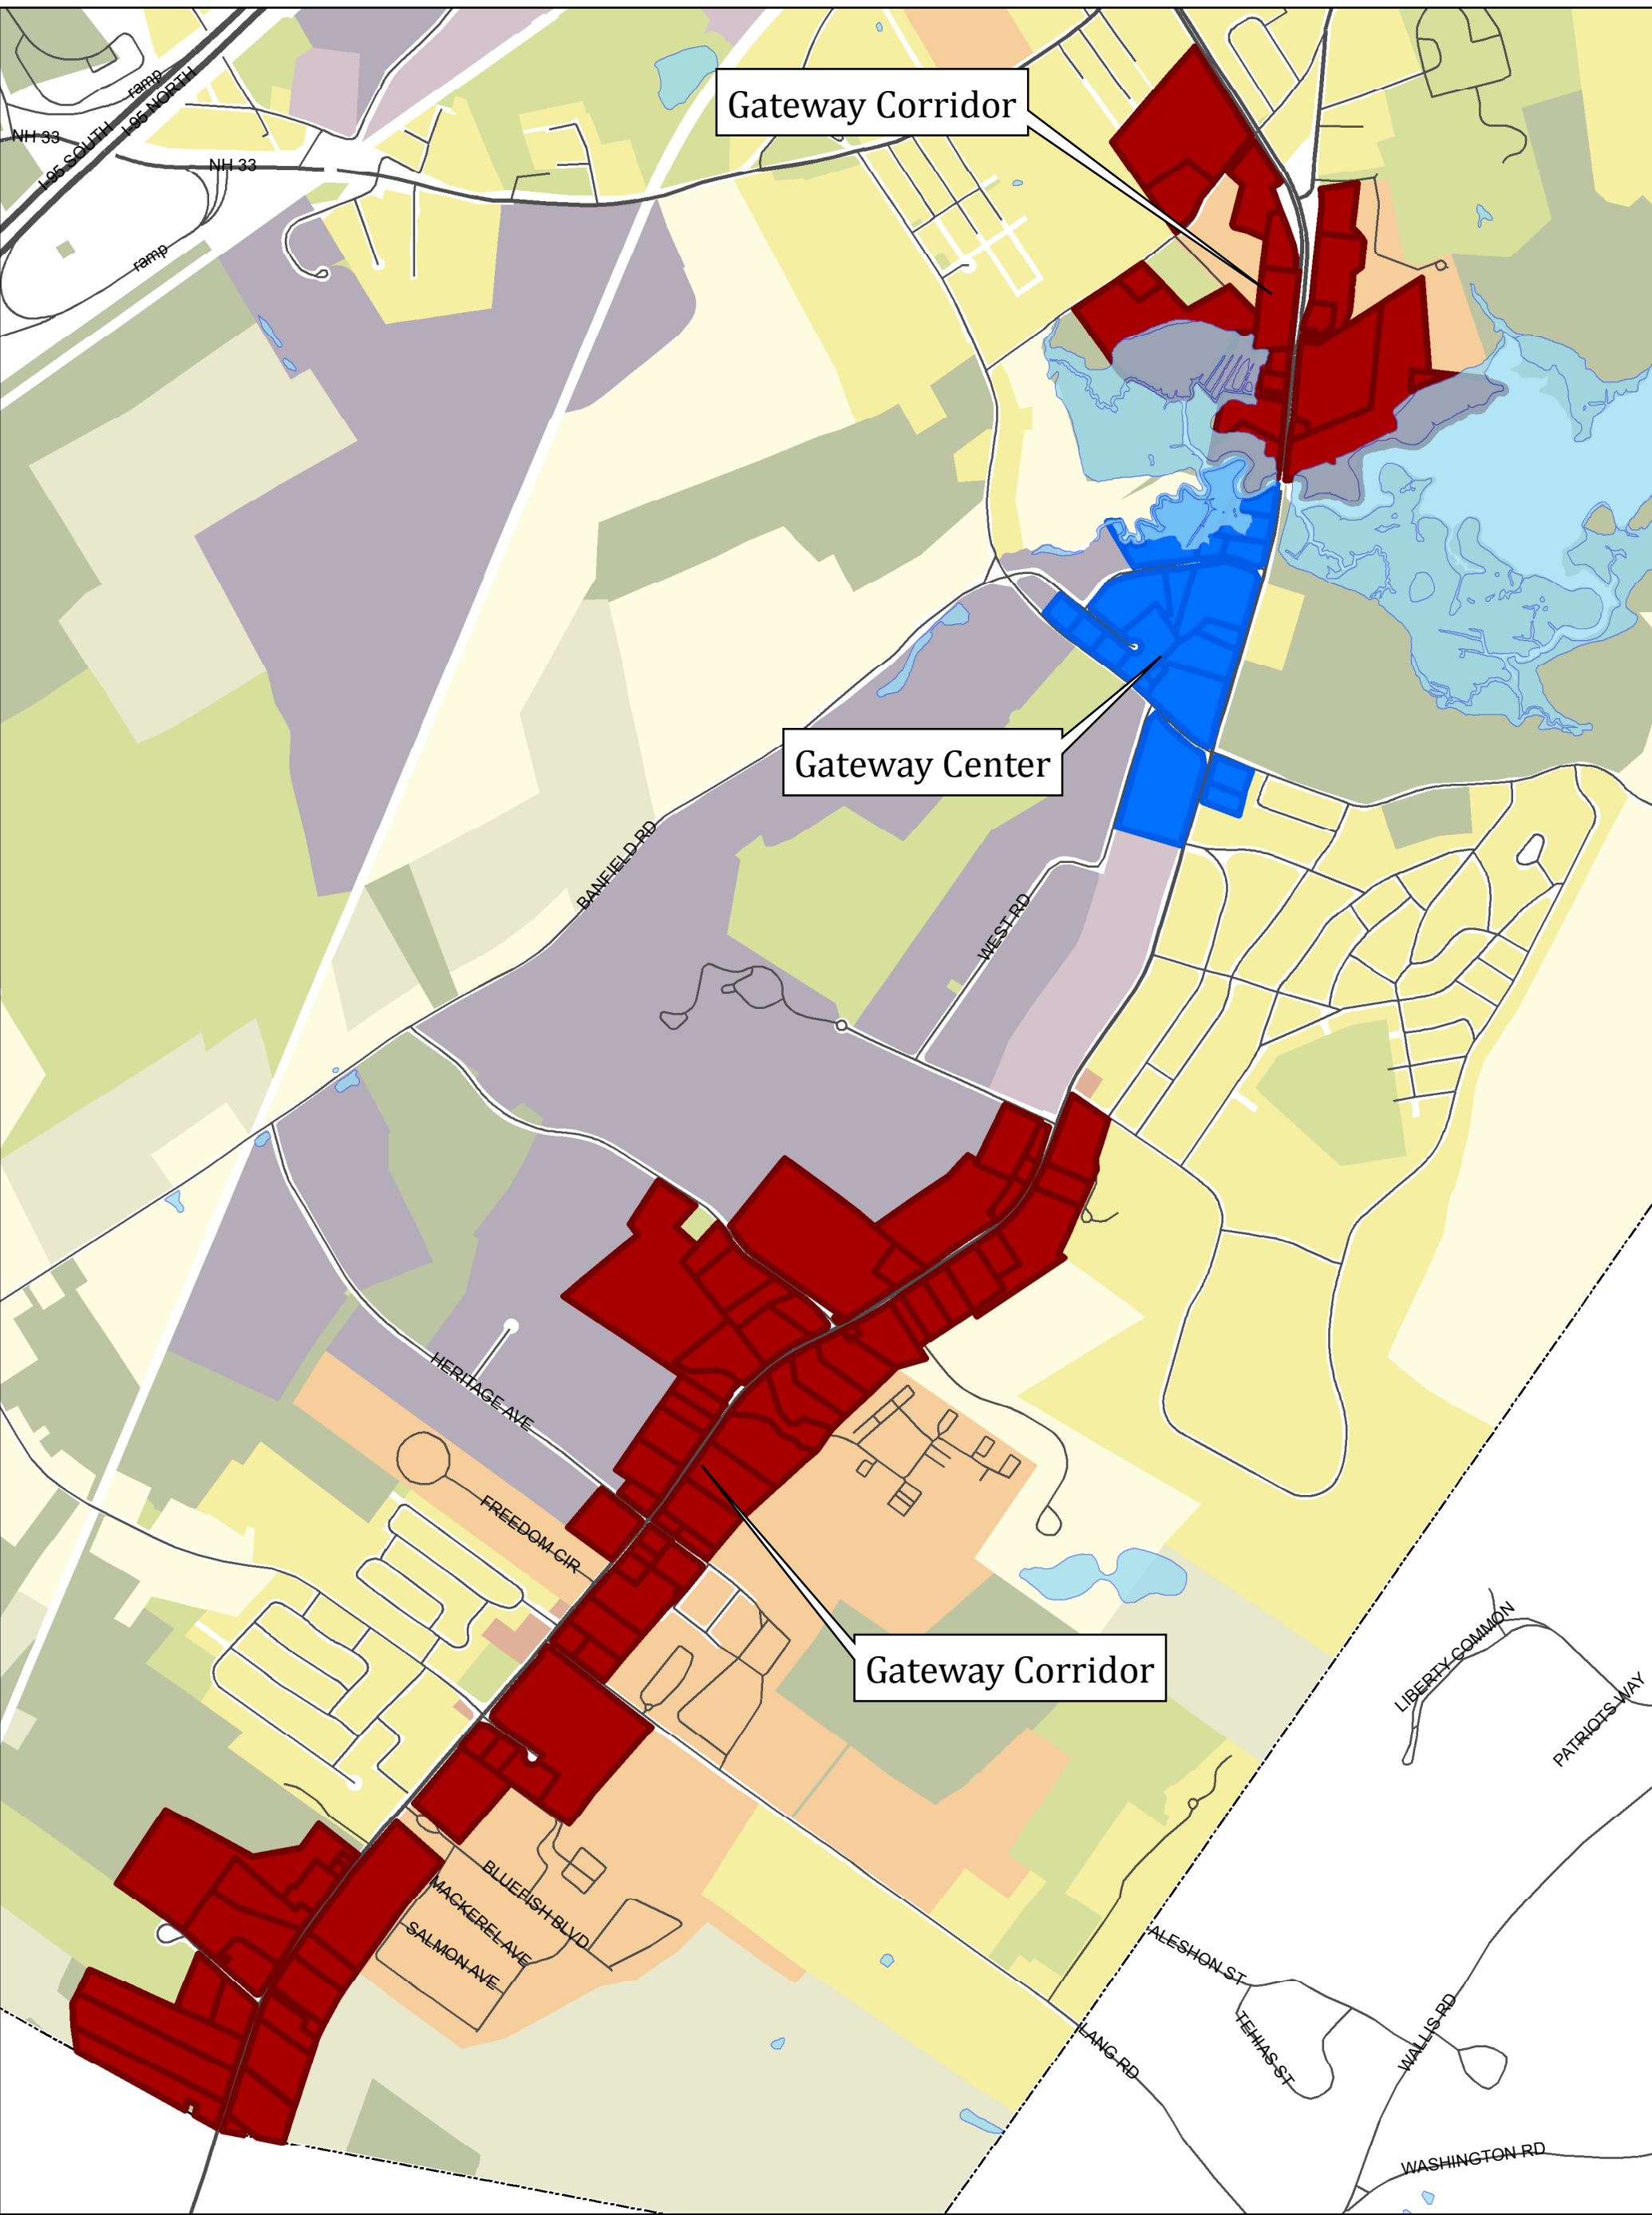

Gateway Mixed Use Zoning Districts - Existing Zoning

Legend

- | | |
|--------------------------|--------------------------------------|
| Current Districts | SRB - Single Residence B |
| GW - Gateway | GA/MH - Garden Apt./Mobile Home Park |
| GB - General Business | OR - Office Research |
| SRA - Single Residence A | M - Municipal |

Map created by Portsmouth Planning Department
August 10, 2017

Gateway Mixed Use Zoning Districts - Existing Zoning

Legend

- | | |
|--------------------------|--------------------------------------|
| Current Districts | SRB - Single Residence B |
| GW - Gateway | GA/MH - Garden Apt./Mobile Home Park |
| GB - General Business | OR - Office Research |
| SRA - Single Residence A | M - Municipal |

Map created by Portsmouth Planning Department
August 10, 2017

Gateway Corridor

Gateway Center

Gateway Corridor

Gateway Zoning Districts - Proposed Zoning

- Legend**
- Gateway Center
 - Gateway Corridor

Map created by Portsmouth Planning Department
August 10, 2017

Gateway Zoning Districts - Proposed Zoning

Legend

- Gateway Center
- Gateway Corridor

Map created by Portsmouth Planning Department
August 10, 2017