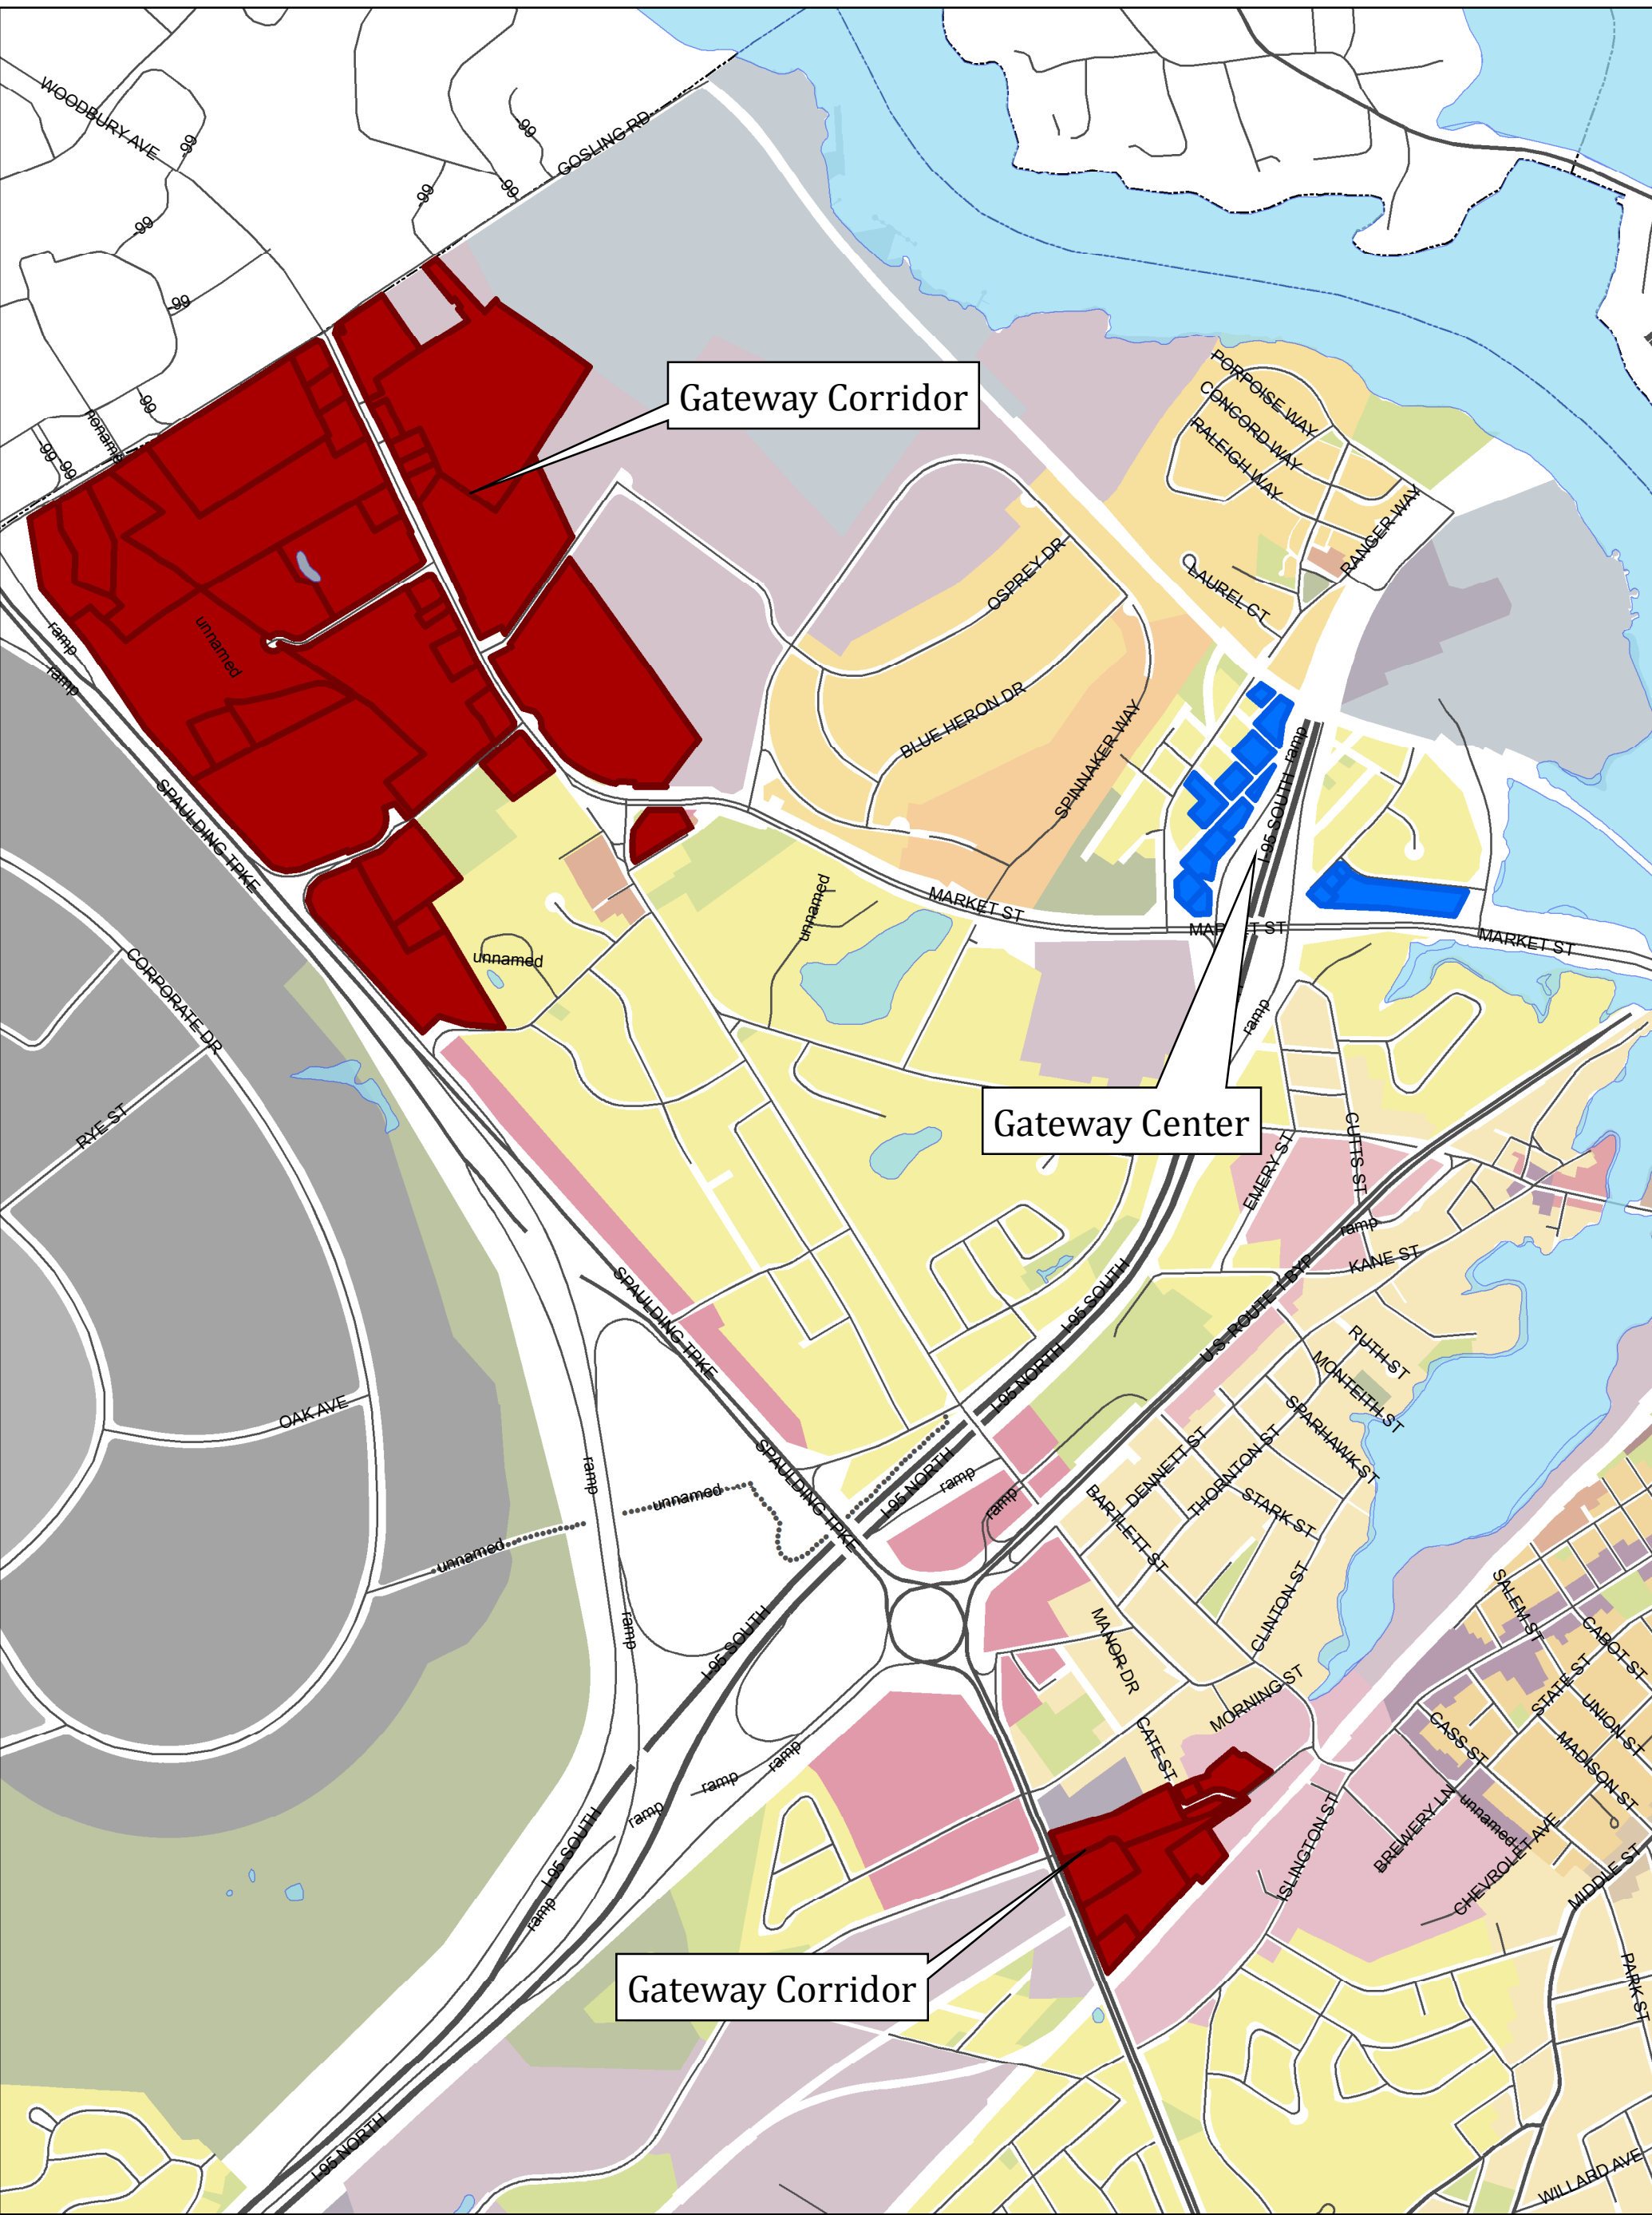

Gateway Mixed Use Zoning Districts - Existing Zoning

Legend

- | | |
|--------------------------|--------------------------------------|
| Current Districts | SRB - Single Residence B |
| GW - Gateway | GA/MH - Garden Apt./Mobile Home Park |
| GB - General Business | OR - Office Research |
| SRA - Single Residence A | M - Municipal |

Map created by Portsmouth Planning Department
August 10, 2017

Gateway Mixed Use Zoning Districts - Existing Zoning

Legend

- | | |
|--------------------------|--------------------------------------|
| Current Districts | SRB - Single Residence B |
| GW - Gateway | GA/MH - Garden Apt./Mobile Home Park |
| GB - General Business | OR - Office Research |
| SRA - Single Residence A | M - Municipal |

Map created by Portsmouth Planning Department
August 10, 2017

Gateway Corridor

Gateway Center

Gateway Corridor

Gateway Zoning Districts - Proposed Zoning

- Legend**
- Gateway Center
 - Gateway Corridor

Map created by Portsmouth Planning Department
August 10, 2017

Gateway Zoning Districts - Proposed Zoning

Legend

- Gateway Center
- Gateway Corridor

Map created by Portsmouth Planning Department
August 10, 2017