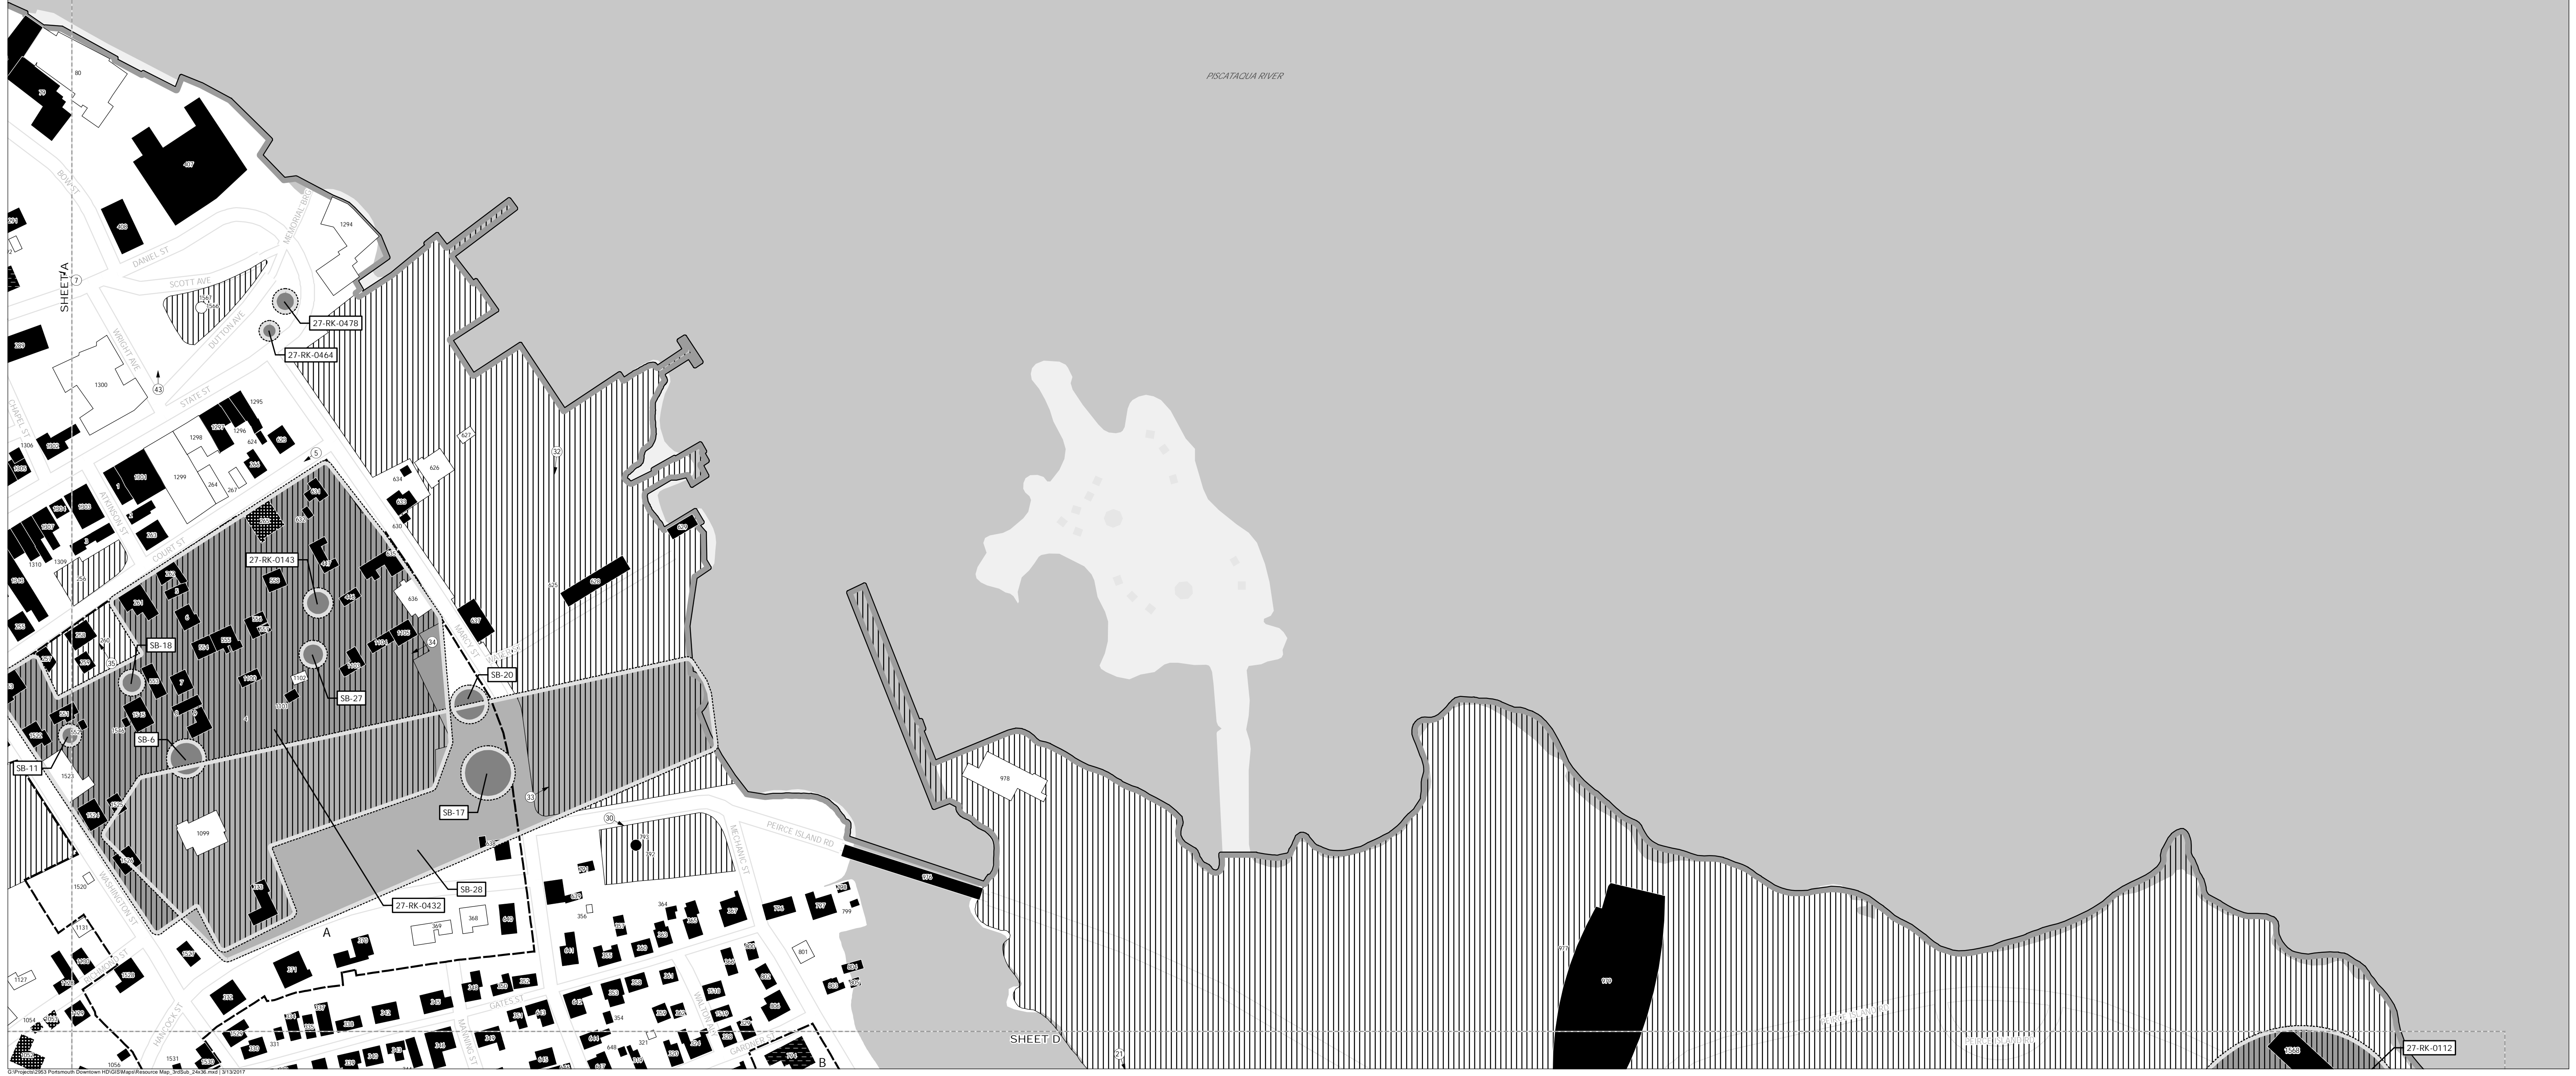

Project: 2023 Portsmouth Downtown PD GIS Map Resource Map, 24/26.mxd | 1/13/2024

**KEY:**

- DISTRICT BOUNDARY
- PREVIOUSLY LISTED NATIONAL HISTORIC LANDMARK OR NATIONAL REGISTER PROPERTY
- RESOURCE MAP ID
- DISTRICT MAP ID
- PHOTO ID & LOCATION
- NATIONAL HISTORIC LANDMARK
- RESOURCE INDIVIDUALLY LISTED IN THE NATIONAL REGISTER
- CONTRIBUTING RESOURCE
- CONTRIBUTING LANDSCAPE TO A PREVIOUSLY LISTED NHL OR NR, OR THE DOWNTOWN PORTSMOUTH HISTORIC DISTRICT
- NON-CONTRIBUTING RESOURCE
- CONTRIBUTING ARCHEOLOGICAL SITE

PORTSMOUTH DOWNTOWN HISTORIC DISTRICT  
NATIONAL REGISTER DOCUMENTATION  
Portsmouth, New Hampshire

DISTRICT MAP  
Sheet A

PISCATAQUI RIVER

KEY:			
	DISTRICT BOUNDARY		NATIONAL HISTORIC LANDMARK
	PREVIOUSLY LISTED NATIONAL HISTORIC LANDMARK OR NATIONAL REGISTER PROPERTY		RESOURCE INDIVIDUALLY LISTED IN THE NATIONAL REGISTER
	10 RESOURCE MAP ID		CONTRIBUTING RESOURCE
	A DISTRICT MAP ID		CONTRIBUTING LANDSCAPE TO A PREVIOUSLY LISTED NHL OR NR, OR THE DOWNTOWN PORTSMOUTH HISTORIC DISTRICT
	PHOTO ID & LOCATION		NON-CONTRIBUTING RESOURCE
			CONTRIBUTING ARCHEOLOGICAL SITE

KEY:					
	DISTRICT BOUNDARY		NATIONAL HISTORIC LANDMARK		CONTRIBUTING ARCHEOLOGICAL SITE
	PREVIOUSLY LISTED NATIONAL HISTORIC LANDMARK OR NATIONAL REGISTER PROPERTY		RESOURCE INDIVIDUALLY LISTED IN THE NATIONAL REGISTER		CONTRIBUTING LANDSCAPE TO A PREVIOUSLY LISTED NHL OR NR, OR THE DOWNTOWN PORTSMOUTH HISTORIC DISTRICT
	RESOURCE MAP ID		CONTRIBUTING RESOURCE		NON-CONTRIBUTING RESOURCE
	DISTRICT MAP ID				
	PHOTO ID & LOCATION				