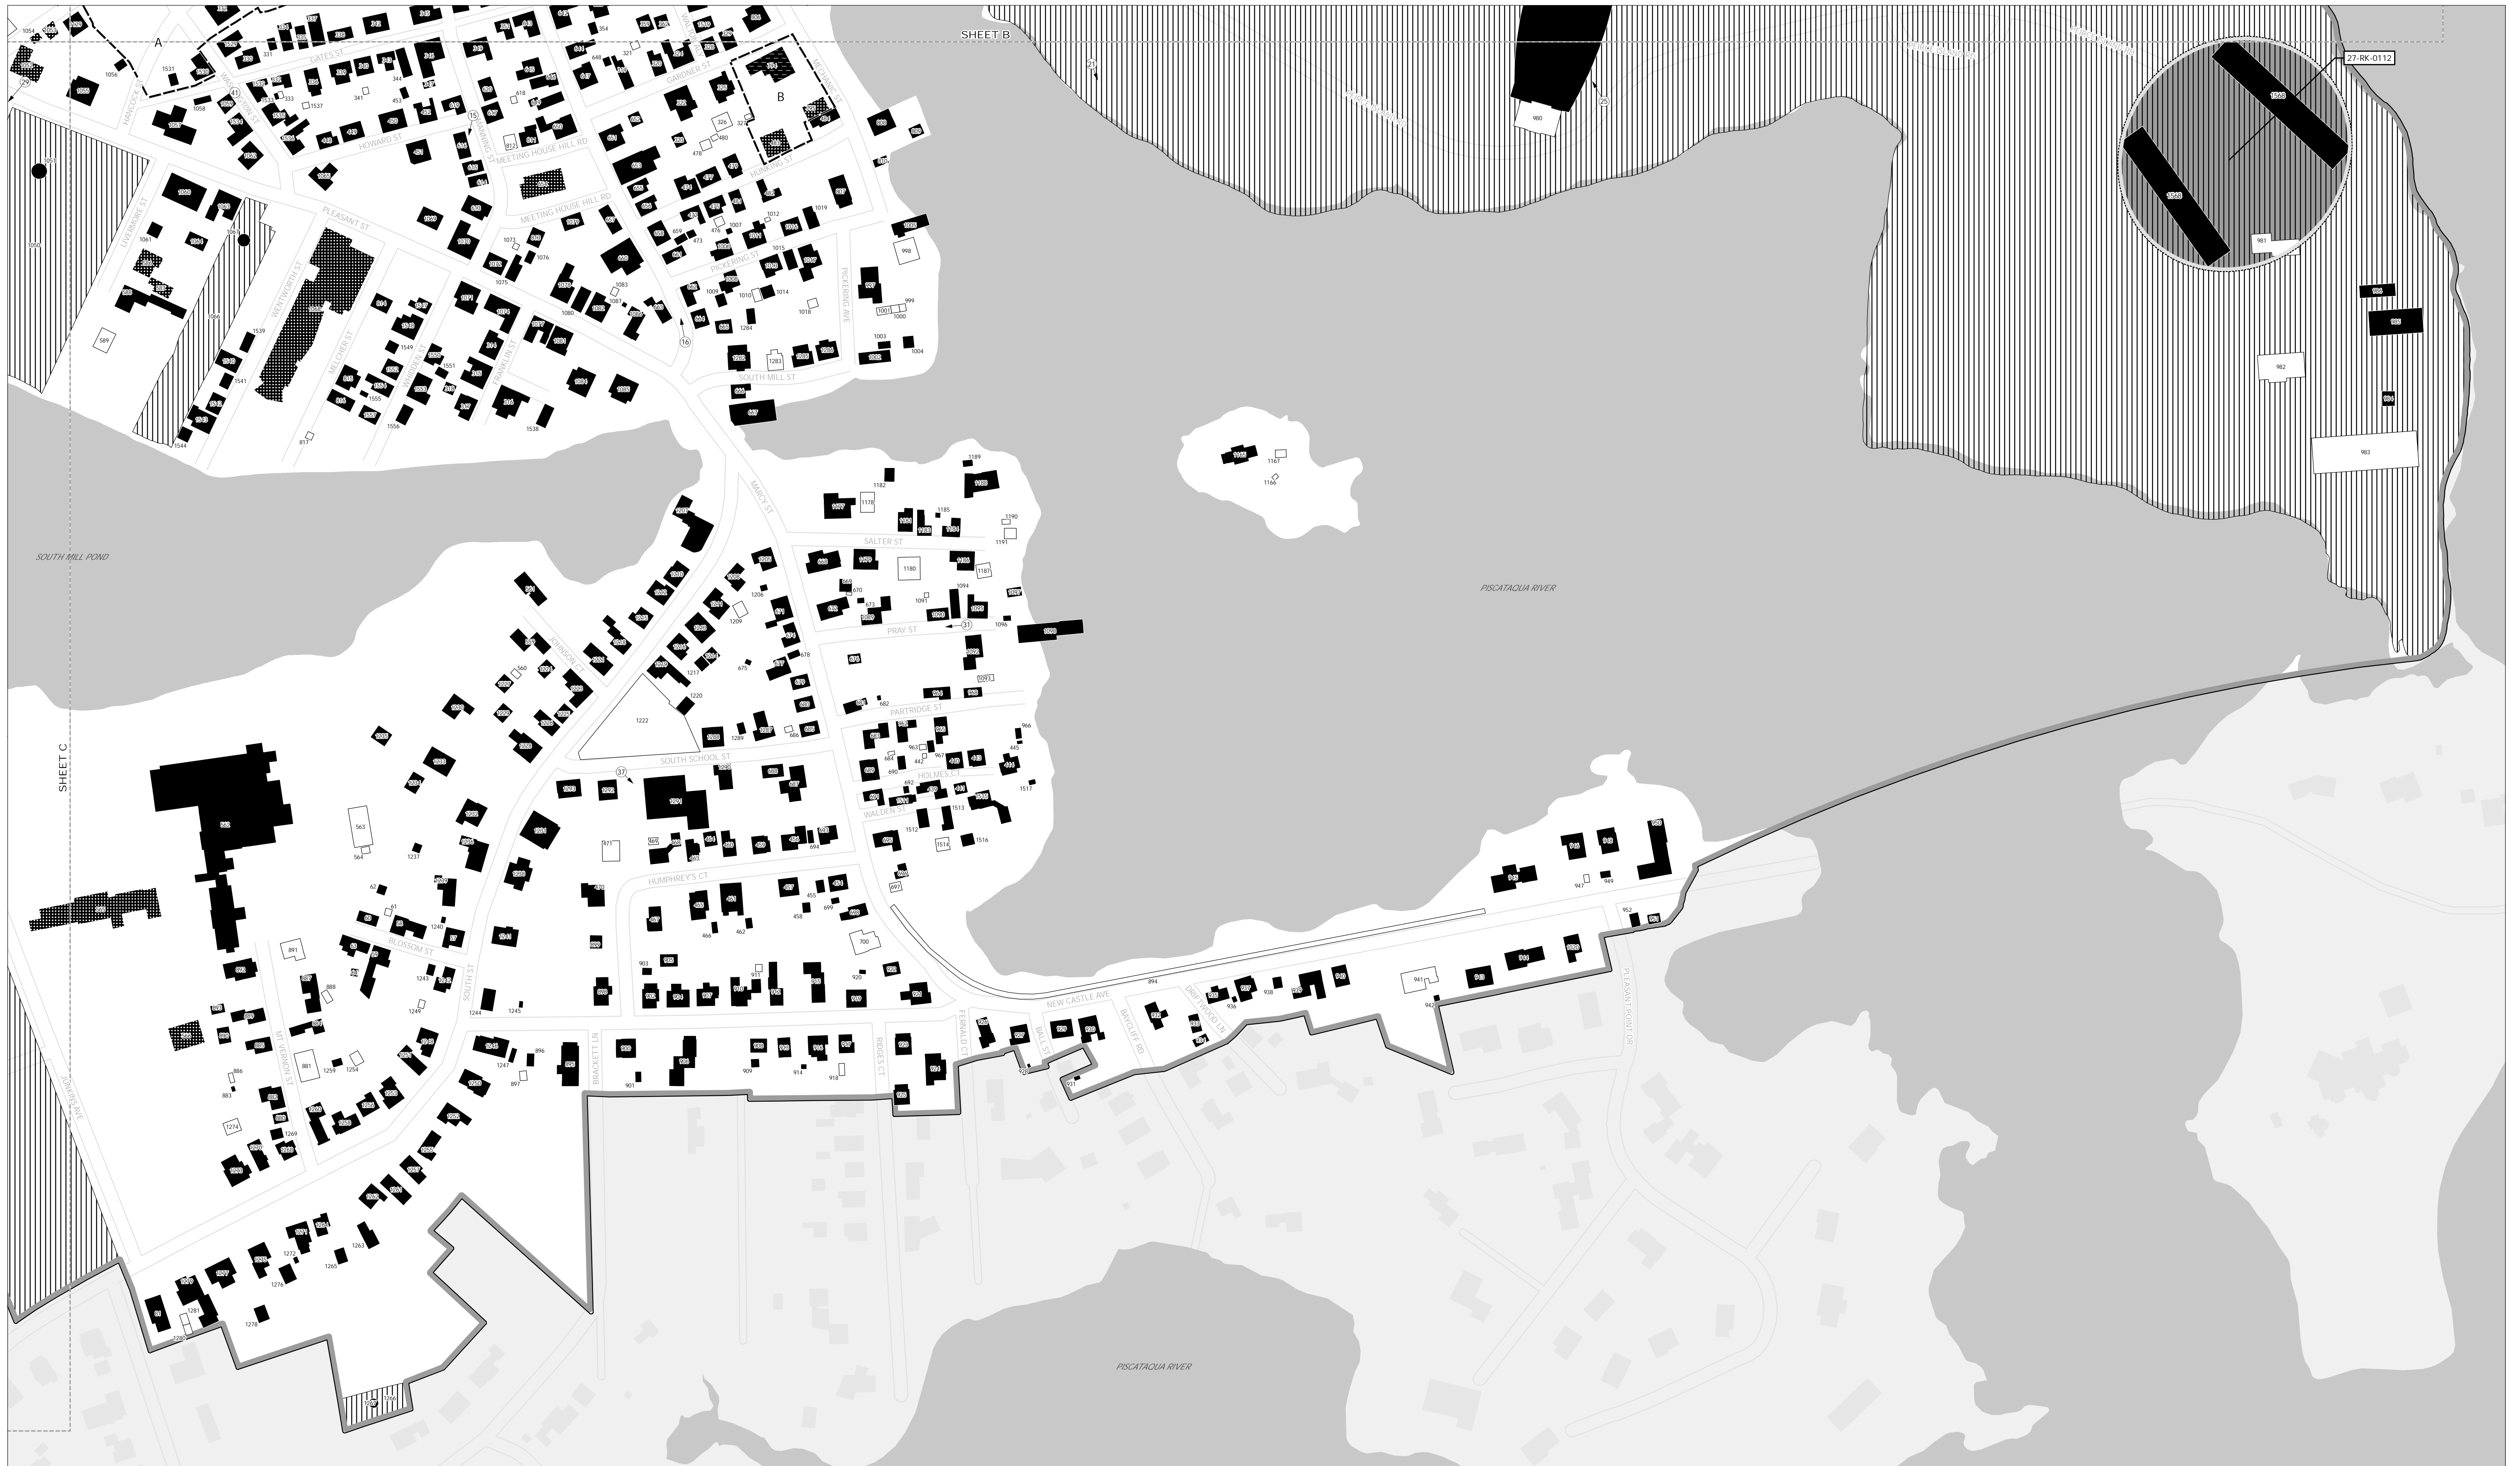

KEY:					
	DISTRICT BOUNDARY		NATIONAL HISTORIC LANDMARK		CONTRIBUTING ARCHEOLOGICAL SITE
	PREVIOUSLY LISTED NATIONAL HISTORIC LANDMARK OR NATIONAL REGISTER PROPERTY		RESOURCE INDIVIDUALLY LISTED IN THE NATIONAL REGISTER		CONTRIBUTING LANDSCAPE TO A PREVIOUSLY LISTED NHL OR NR, OR THE DOWNTOWN PORTSMOUTH HISTORIC DISTRICT
	RESOURCE MAP ID		CONTRIBUTING RESOURCE		NON-CONTRIBUTING RESOURCE
	DISTRICT MAP ID				
	PHOTO ID & LOCATION				

PORTSMOUTH DOWNTOWN HISTORIC DISTRICT
NATIONAL REGISTER DOCUMENTATION
Portsmouth, New Hampshire

DISTRICT MAP
Sheet D