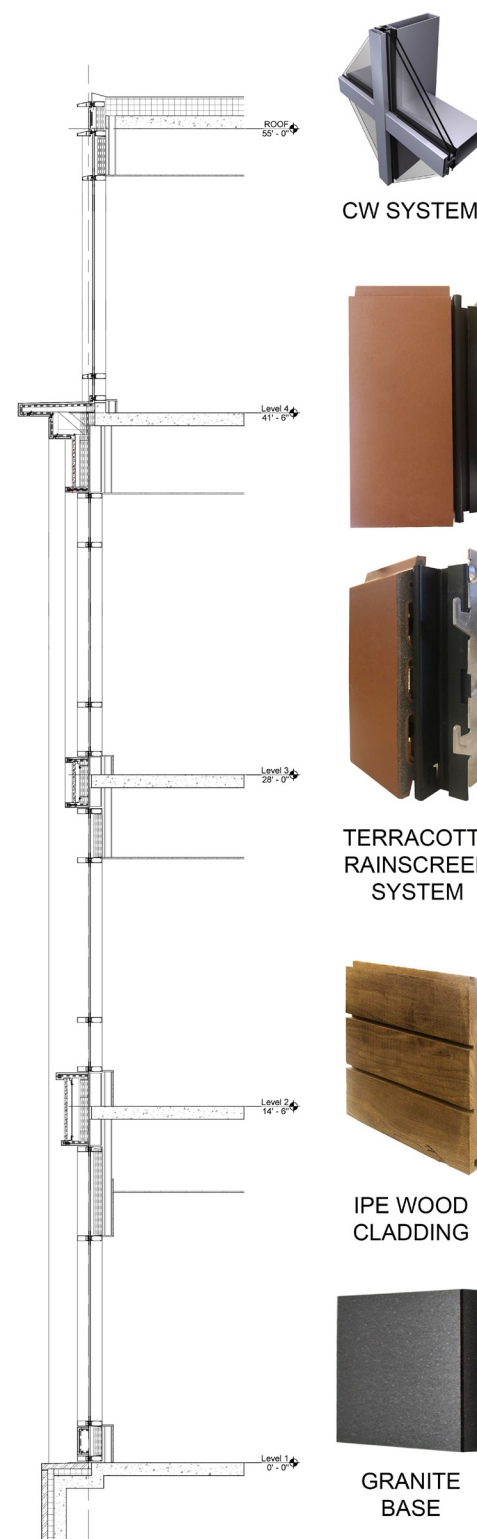

# 111 MAPLEWOOD AVENUE

APRIL 3RD, 2019  
3RD HDC WORK SESSION

Landscape

Entry Passage Elevation

Revised Entry Passage Elevation

Maplewood Avenue Elevation

Revised Maplewood Avenue Elevation

Birdseye View of Maplewood Avenue

Revised Birdseye View of Maplewood Avenue

View from Maplewood Avenue

Revised View from Maplewood Avenue

View from Mapewood Corner

Revised View from Maplewood Corner

Park Close

Revised Park Close

TYPICAL BAY ELEVATION

TYPICAL BAY SECTION

TYPICAL BAY SECTION PERSPECTIVE

### Typical Bay - Building Base