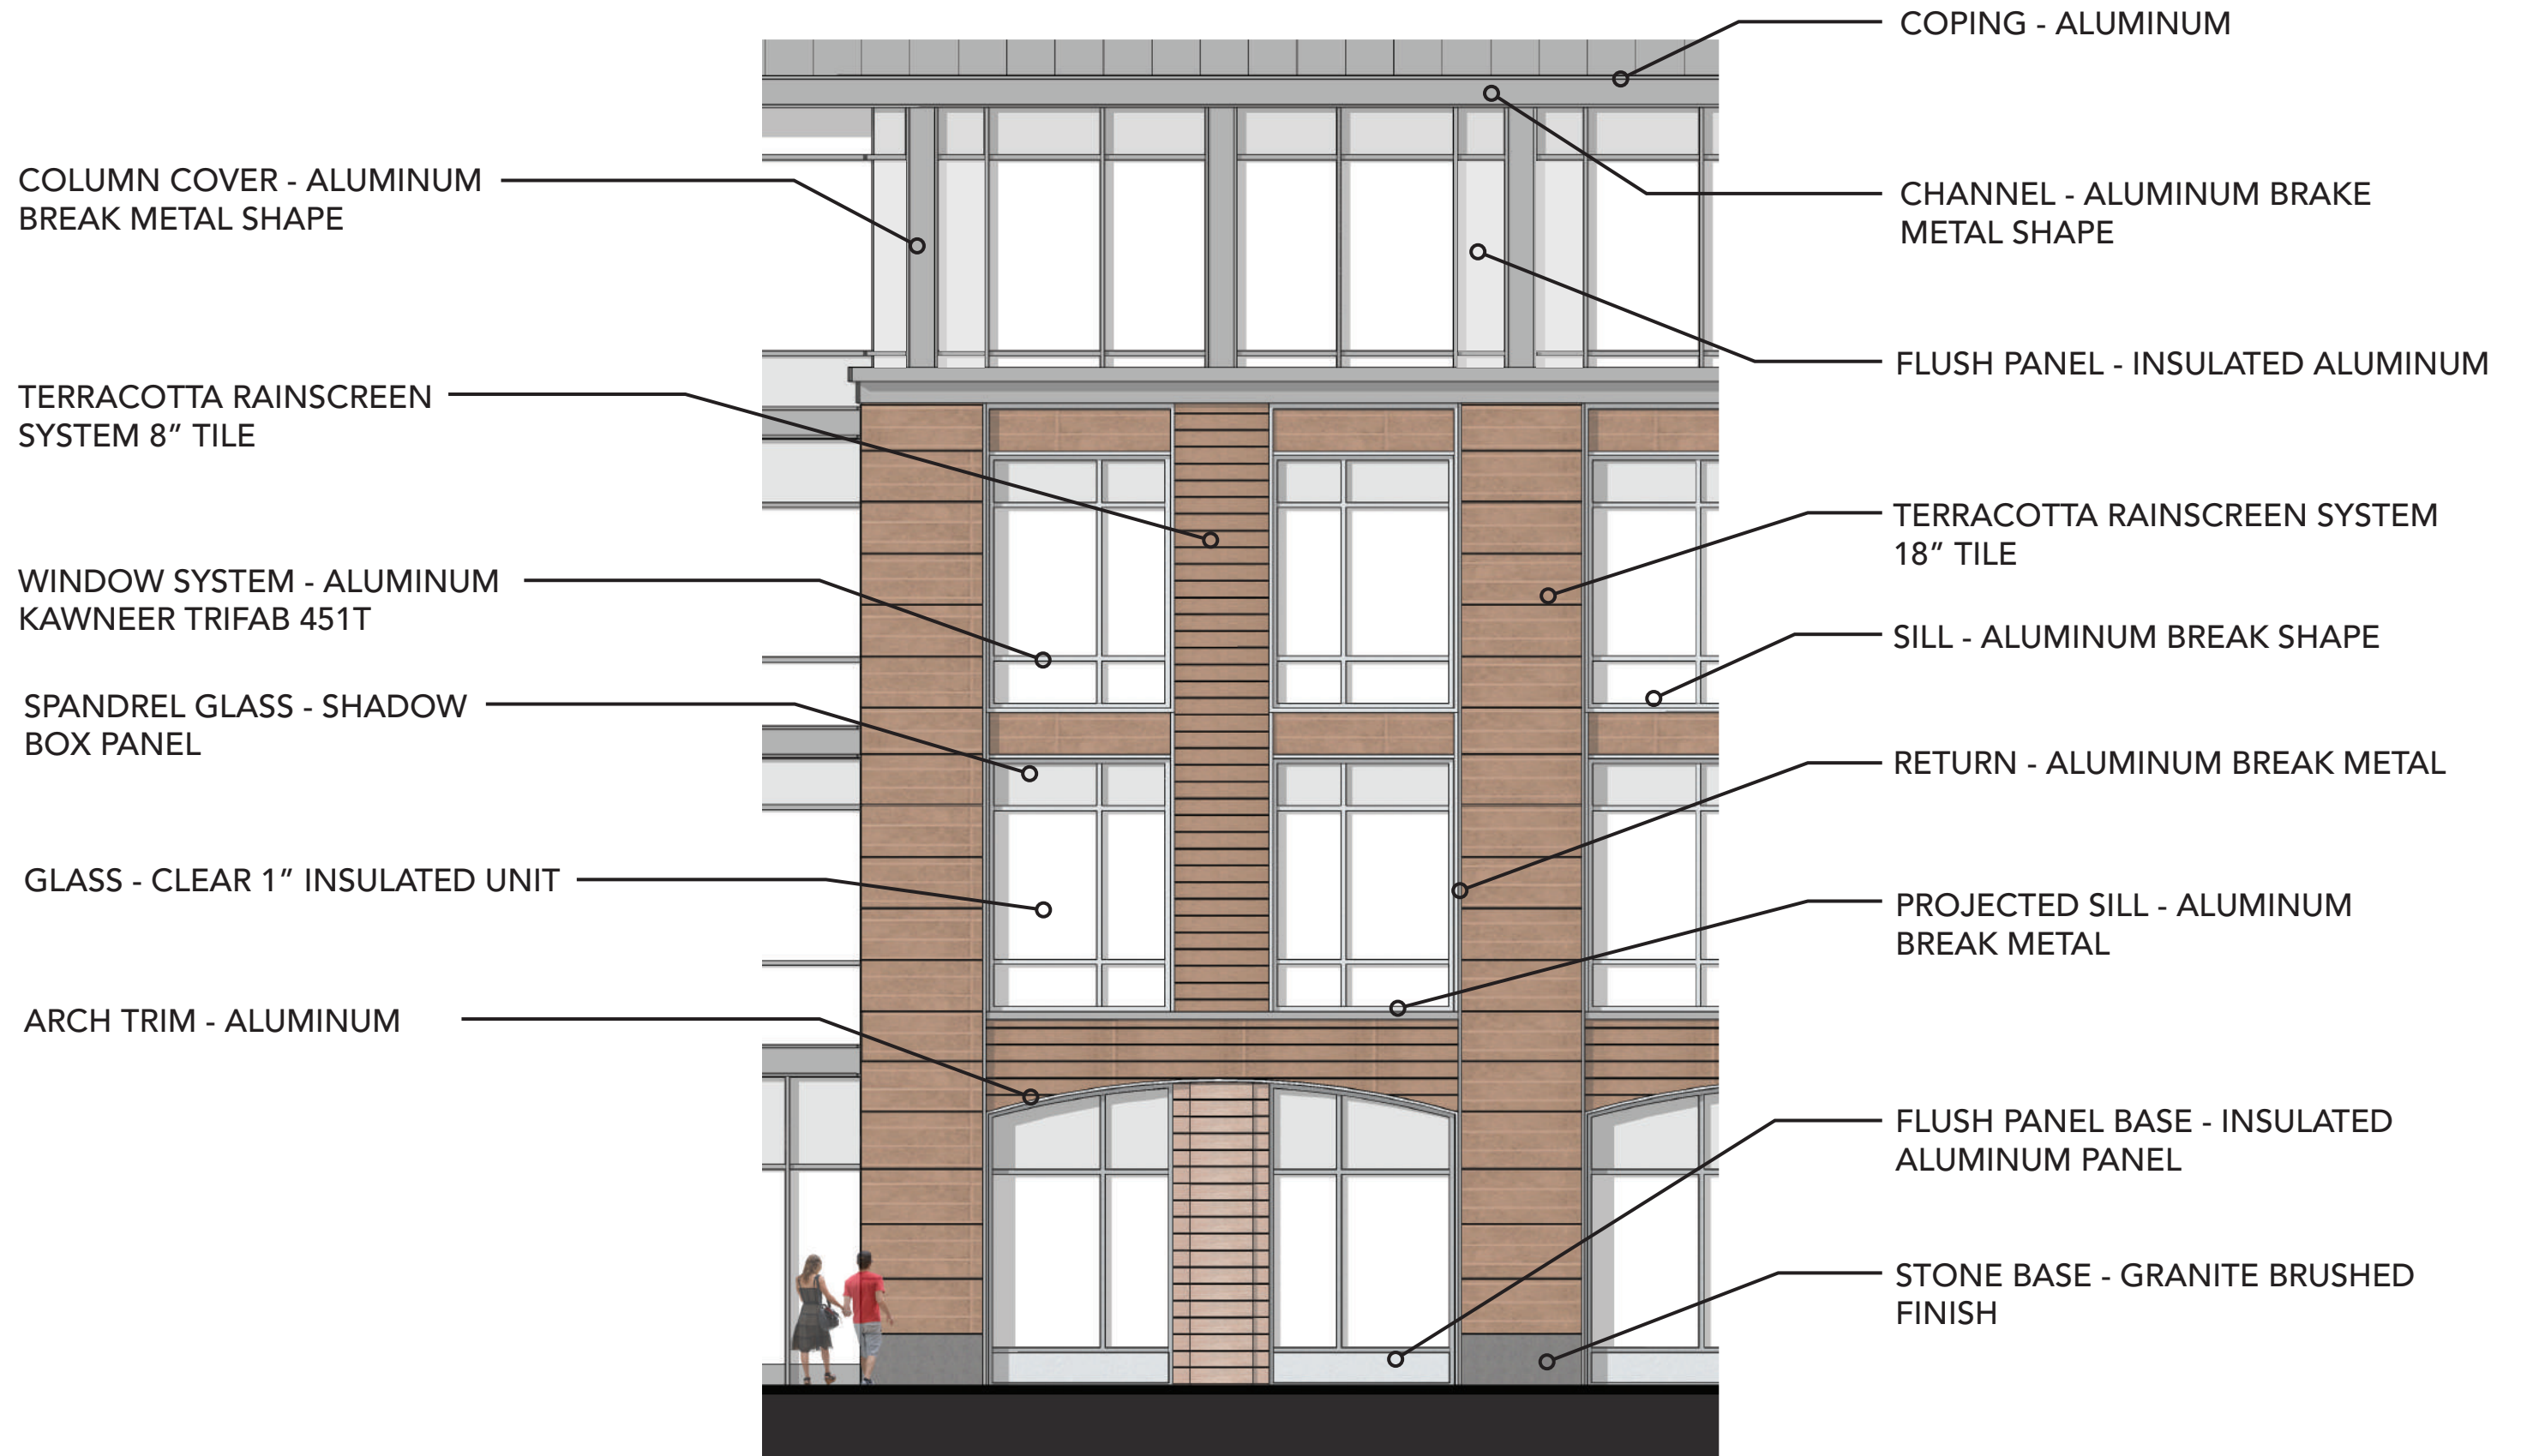

111 MAPLEWOOD AVENUE

MARCH 13, 2019
2ND HDC WORK SESSION

Landscape

Landscape Precedents

Entry Passage Elevation

Maplewood Avenue Elevation

Raynes Avenue Elevation

Vaughan Street Elevation

Maplewood Avenue Approach from East

View from Maplewood Avenue

Birdseye View of Maplewood Avenue

Birdseye View of Maplewood & Raynes Avenue

Portsmouth Entry View on Maplewood Avenue

Raynes Avenue Entrance

View of Entry Passage

View of Entry Passage

View of Entry Passage

Typical Bay - Building Base

Typical Bay - Veranda

Typical Bay - Raynes Projection