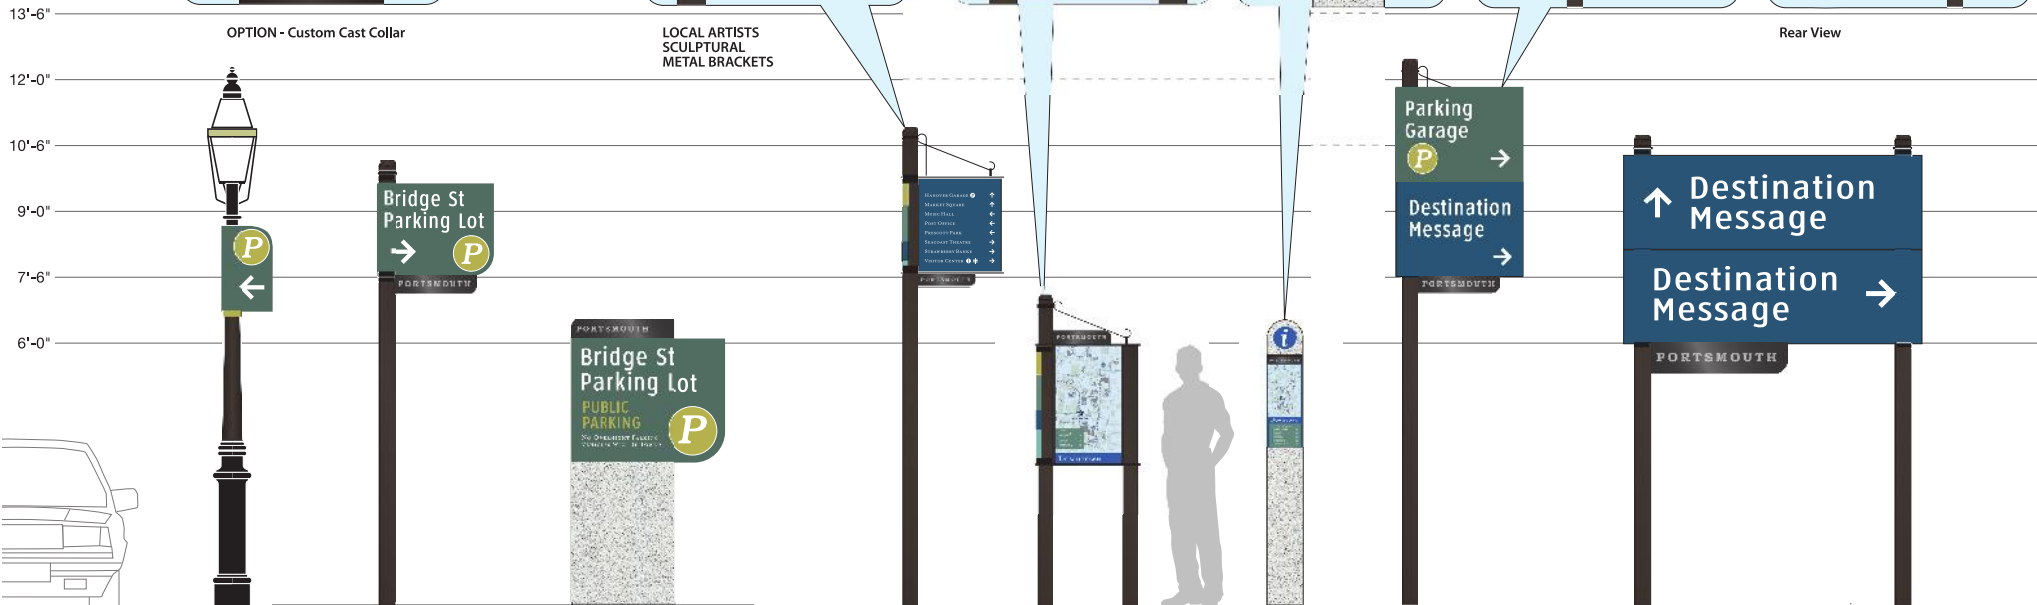

OPTION - Custom Cast Collar

LOCAL ARTISTS
SCULPTURAL
METAL BRACKETS

KIOSK.1
Pedestrian Map + Information

KIOSK.2
Pedestrian Information
Interpretive

VDIR.1
Vehicular Directional
(4" Message - 25MPH or Less)

VDIR.4
Vehicular Directional
(6" Message - 35MPH or More)

SCALE: 3/4" = 1'-0"

PARK.1
Parking Lot Trailblazer
(SS Strap-mounted)

PARK.2
Parking Lot Directional
(Post-mounted)

PARK.3
Parking Lot Identification
(Stone-base Monument)