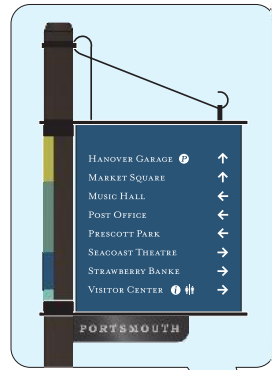

OPTION - Custom Cast Collar

LOCAL ARTISTS
SCULPTURAL
METAL BRACKETS

KIOSK.1
Pedestrian Map + Information

KIOSK.2
Pedestrian Information
Interpretive

VDIR.1
Vehicular Directional
(4" Message - 25MPH or Less)

VDIR.4
Vehicular Directional
(6" Message - 35MPH or More)

SCALE: 3/4" = 1'-0"

PARK.1
Parking Lot Trailblazer
(SS Strap-mounted)

PARK.2
Parking Lot Directional
(Post-mounted)

PARK.3
Parking Lot Identification
(Stone-base Monument)