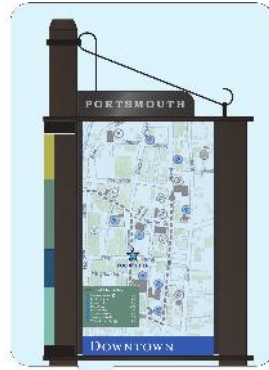

OPTION - Custom Cast Collar

LOCAL ARTISTS
SCULPTURAL
METAL BRACKETS

KIOSK.1
Pedestrian Map + Information

KIOSK.2
Pedestrian Information
Interpretive

VDIR.1
Vehicular Directional
(4" Message - 25MPH or Less)

VDIR.4
Vehicular Directional
(6" Message - 35MPH or More)

SCALE: 3/4" = 1'-0"

PARK.1
Parking Lot Trailblazer
(SS Strap-mounted)

PARK.2
Parking Lot Directional
(Post-mounted)

PARK.3
Parking Lot Identification
(Stone-base Monument)