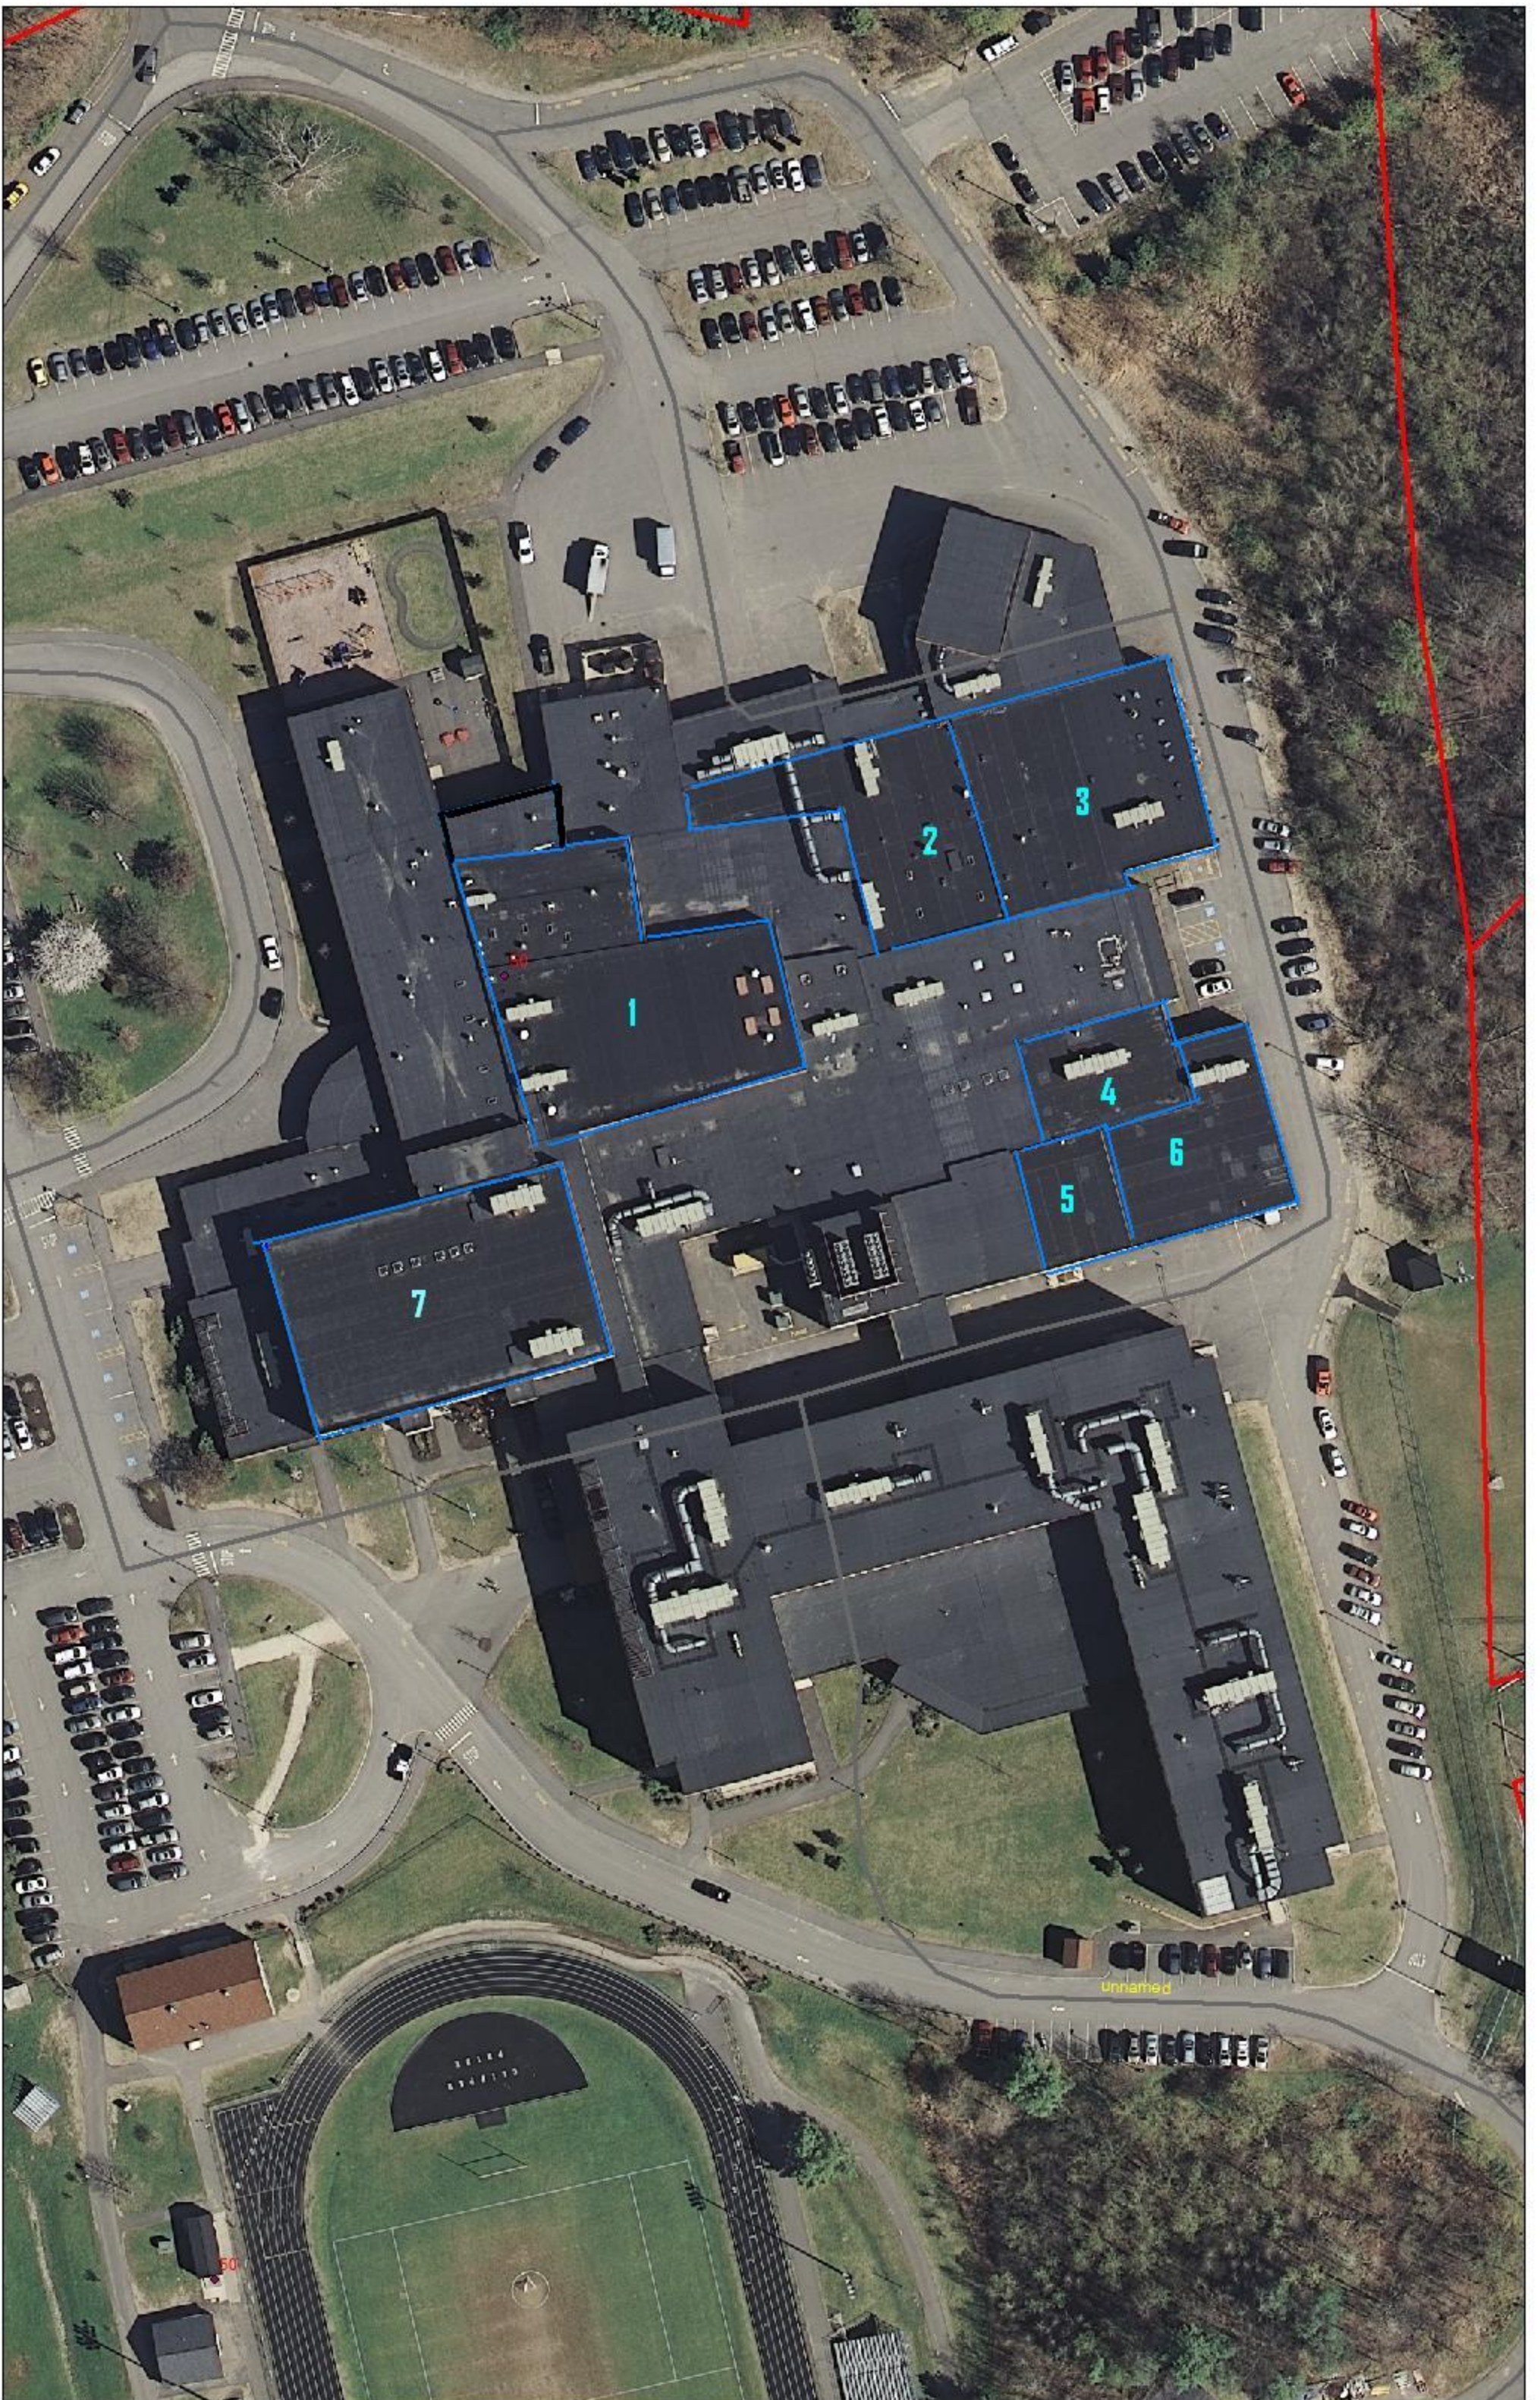

City of Portsmouth
Portsmouth, New Hampshire
Planning Department

Bid #60-14
Sherburne School and High School Roofs Replacement
Addendum 1

This Addendum forms part of the original document marked: Bid #60-14 Sherburne School and High School Roofs Replacement.

Attached are photos of the Sherburne School and the High School Roofs. These photos were inadvertently omitted from the original bid specifications.

All else will remain unchanged from the original bid document.

Please acknowledge this addendum within your proposal, failure to do so may subject a bidder to disqualification.

Continue below for the two photos.

End of Addendum 1

75 37.5 0 75 Feet

50 25 0 50 Feet