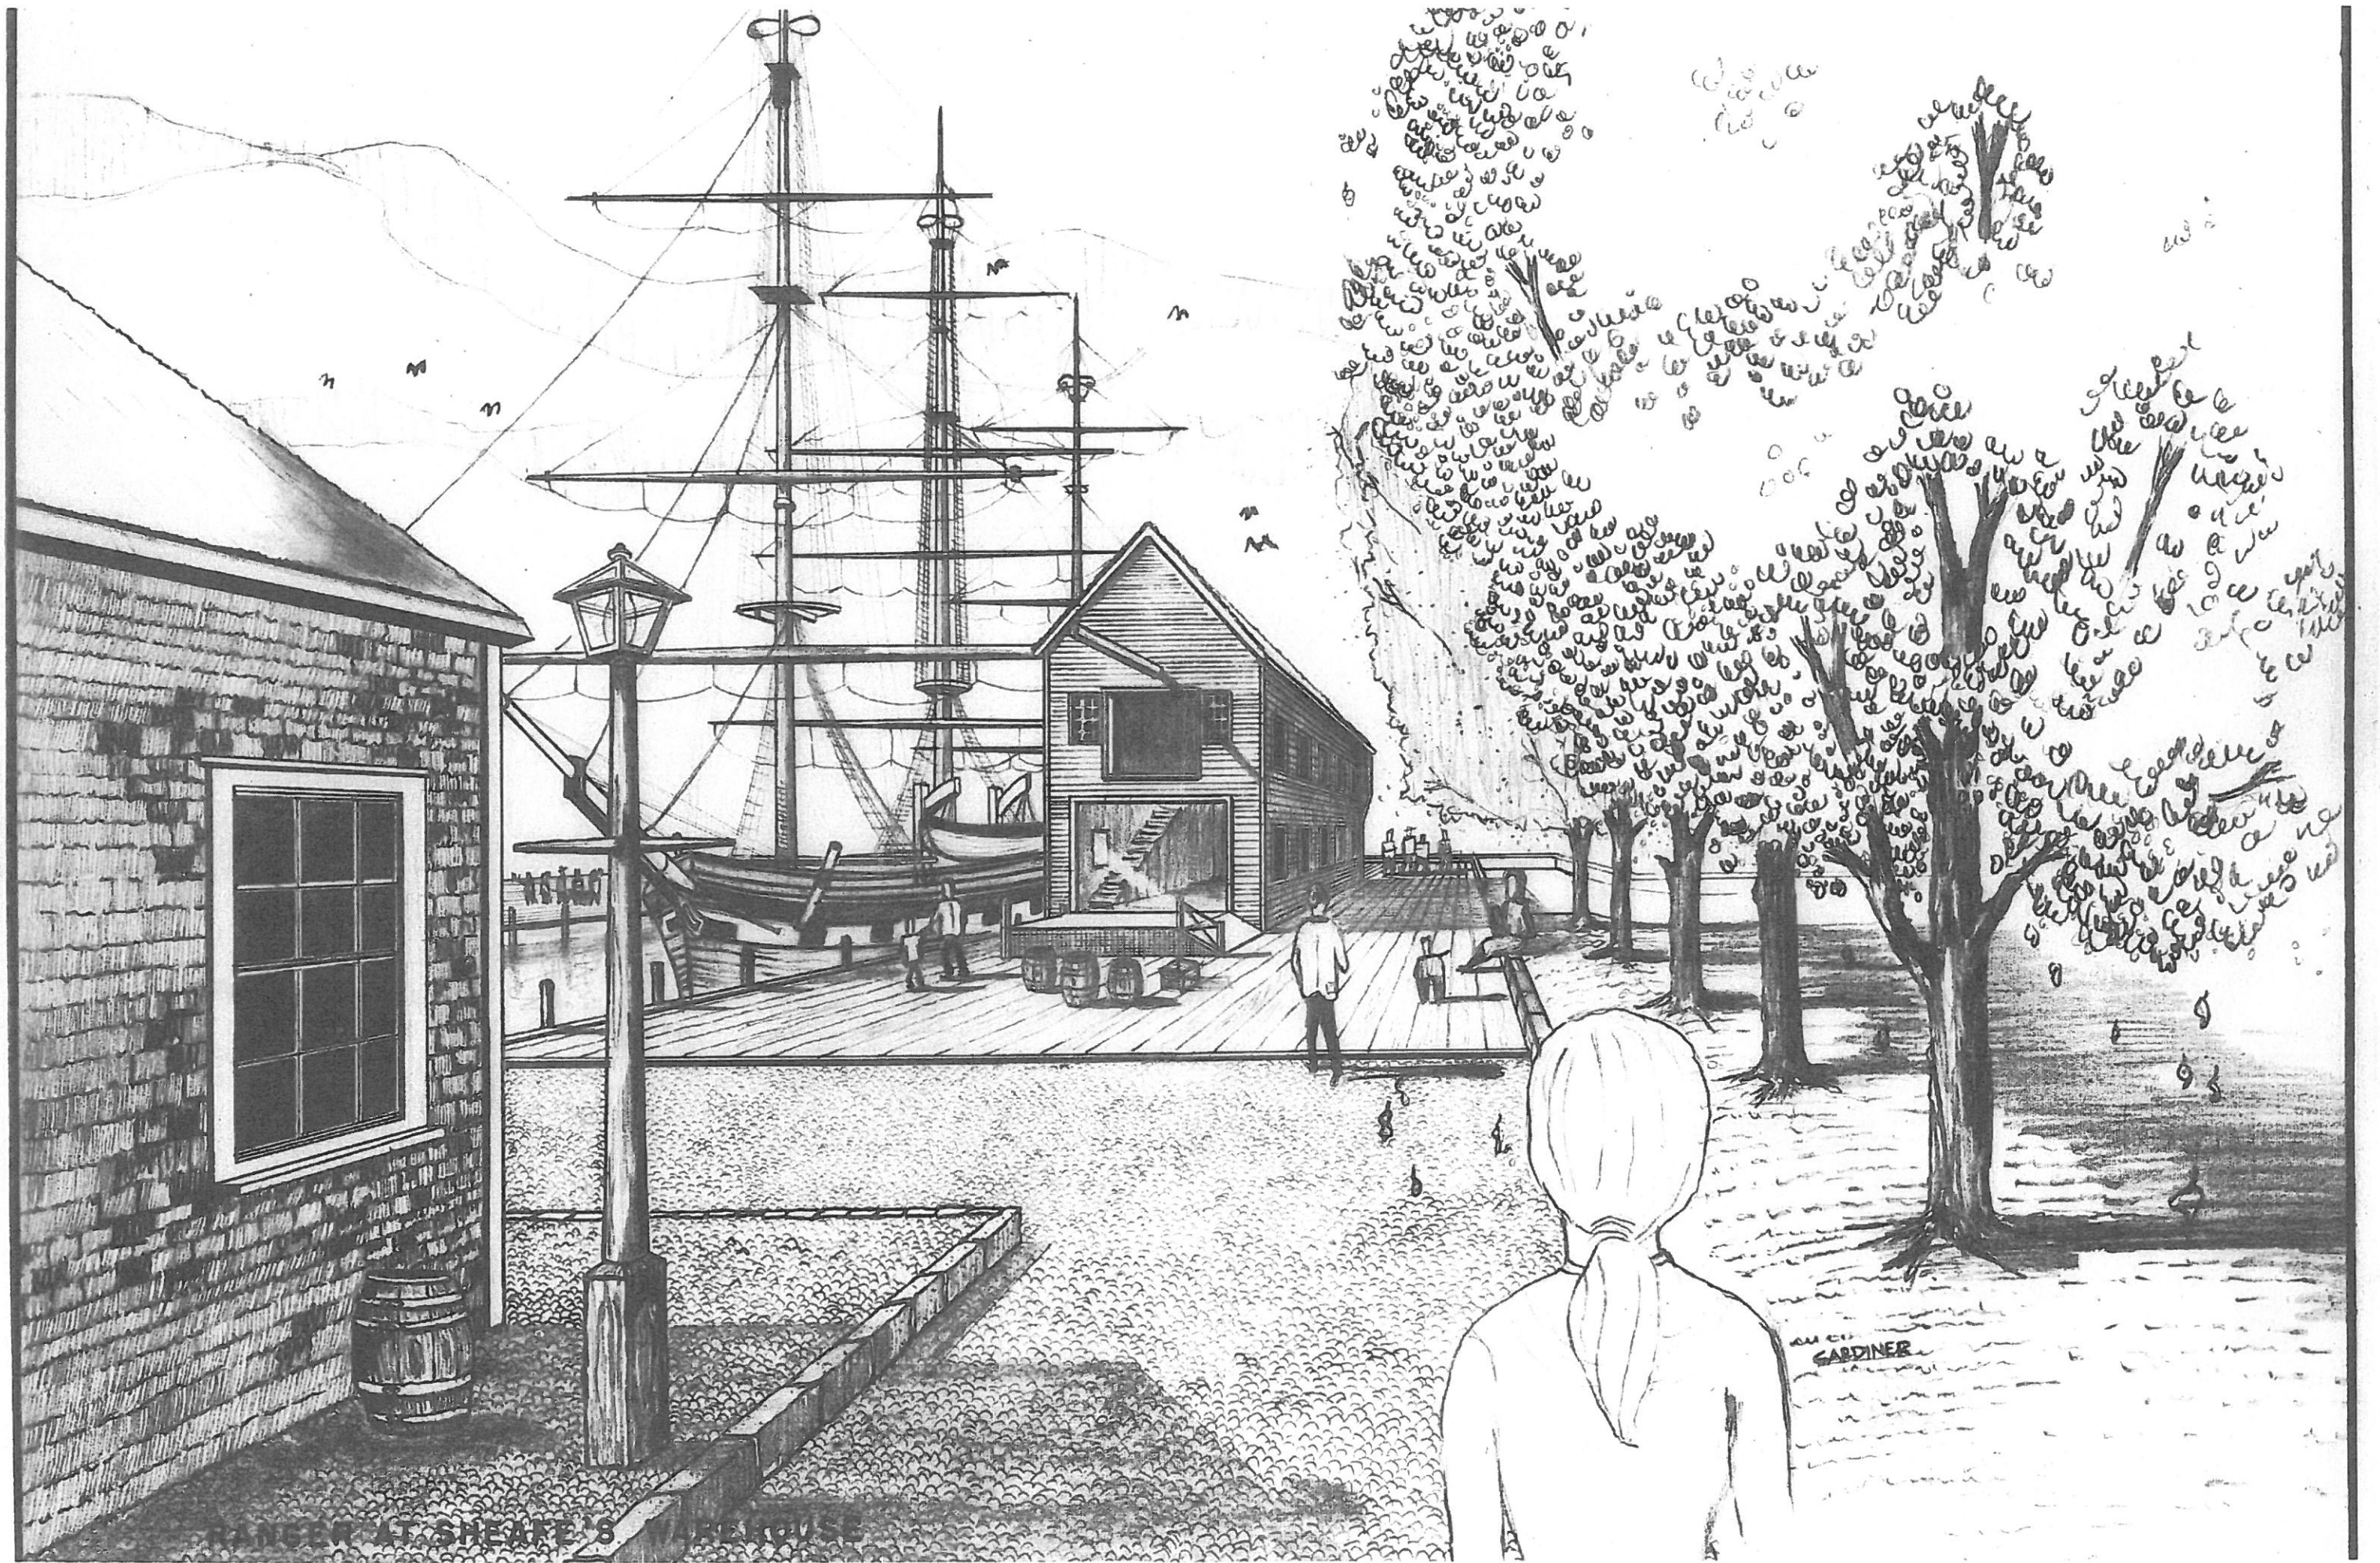

SITE DEVELOPMENT PLAN

MORIECE AND GARY ARCH
 LANDSCAPE ARCH
 CAMBRIDGE, MASSACH
 AUGUST 19,

NO. 1 AT SHEAR'S

GARDNER

MARITIME EXHIBIT AREA